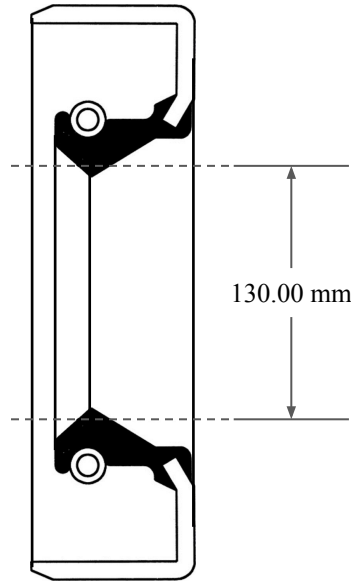

15.00
mm

130.00 mm