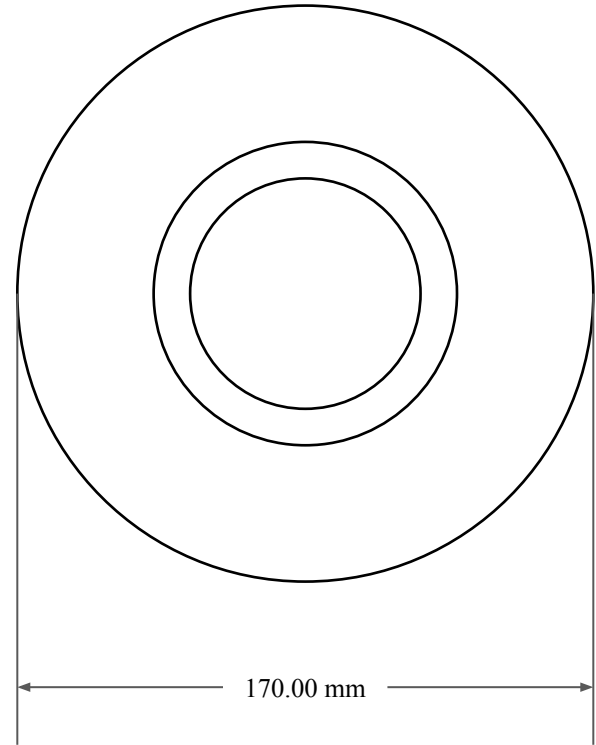

170.00 mm

14450 John F. Kennedy Blvd.
Houston, TX 77032

www.globaloring.com

PART
NUMBER

MOS12435SB2

Metric Oil Seal - Nitrile Style SB2
SGL LIP W/ SPR, MTL OD