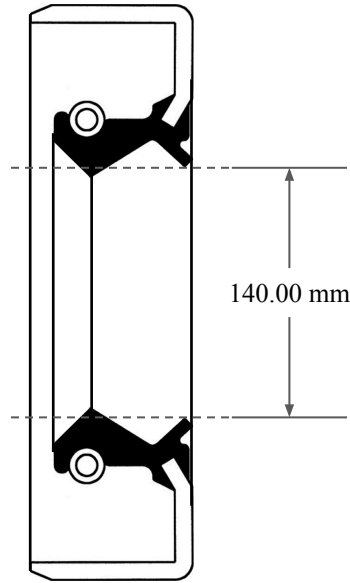

13.00
mm

140.00 mm