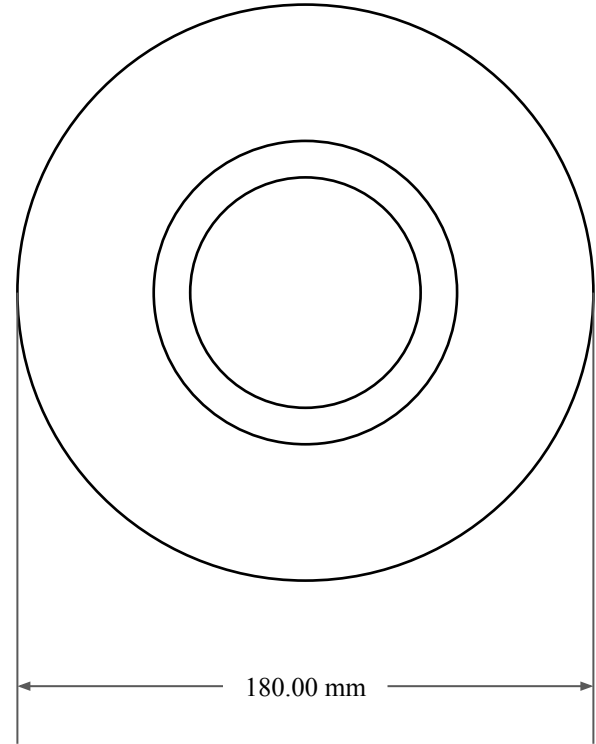

180.00 mm

14450 John F. Kennedy Blvd.
Houston, TX 77032

www.globaloring.com

PART
NUMBER

MOS12635TB2

Metric Oil Seal - Nitrile Style TB2
DUAL LIP W/ SPR, MTL OD