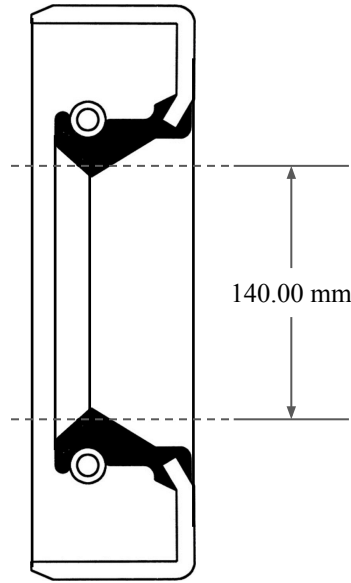

15.00
mm

140.00 mm