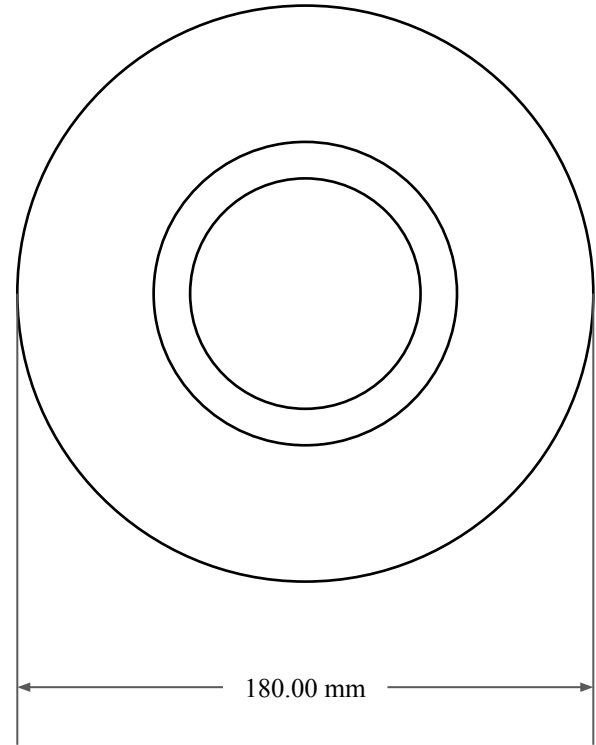

180.00 mm

14450 John F. Kennedy Blvd.
Houston, TX 77032

www.globaloring.com

PART
NUMBER

MOS12637SB2

Metric Oil Seal - Nitrile Style SB2
SGL LIP W/ SPR, MTL OD