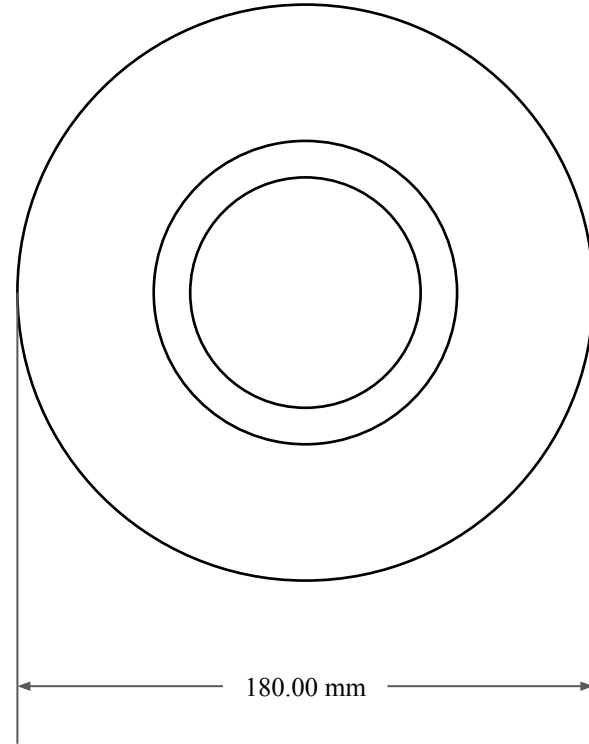

180.00 mm

14450 John F. Kennedy Blvd.
Houston, TX 77032

www.globaloring.com

PART
NUMBER

MOS12638TB2

Metric Oil Seal - Nitrile Style TB2
DUAL LIP W/ SPR, MTL OD