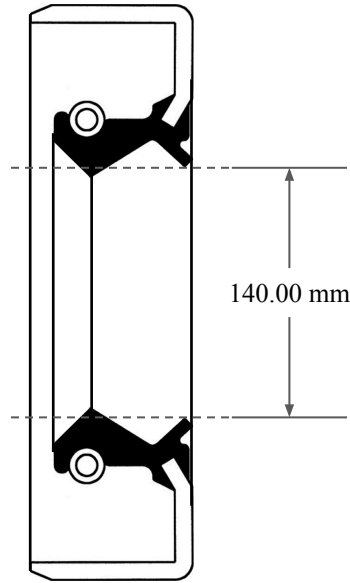

16.00
mm

140.00 mm