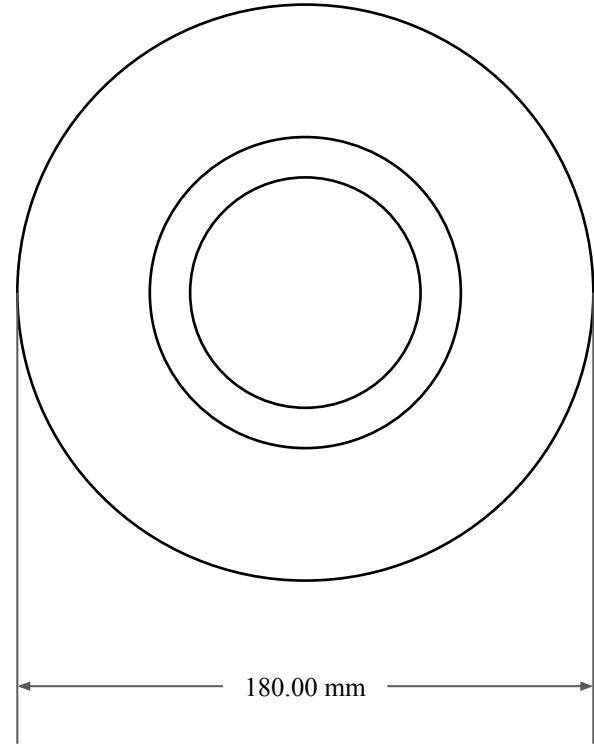

15.00  
mm

155.00 mm

180.00 mm

|  |   |
|--|---|
|  <p><b>GLOBAL O-RING</b><br/>and SEAL<br/>ALL-AROUND BETTER</p> | PART NUMBER<br><b>MOS12873TA2</b>                                     |
| 14450 John F. Kennedy Blvd.<br>Houston, TX 77032<br><a href="http://www.globaloring.com">www.globaloring.com</a>                                     | Metric Oil Seal - Nitrile Style TA2<br>DUAL LIP W/ SPR, MTL OD W/ RFG |
| Information in this drawing is provided for reference only   |   |

PLATE