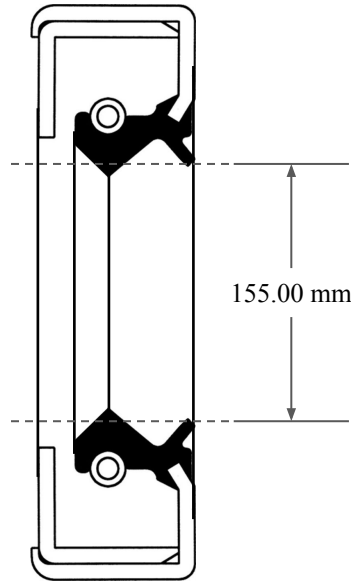

15.00  
mm

155.00 mm

180.00 mm

|  |   |
|--|---|
|  <p><b>GLOBAL O-RING</b><br/>and SEAL<br/>ALL-AROUND BETTER</p> | PART NUMBER<br><b>MOS12873TA2</b>                                     |
| 14450 John F. Kennedy Blvd.<br>Houston, TX 77032<br><a href="http://www.globaloring.com">www.globaloring.com</a>                                     | Metric Oil Seal - Nitrile Style TA2<br>DUAL LIP W/ SPR, MTL OD W/ RFG |
| Information in this drawing is provided for reference only   |   |

PLATE