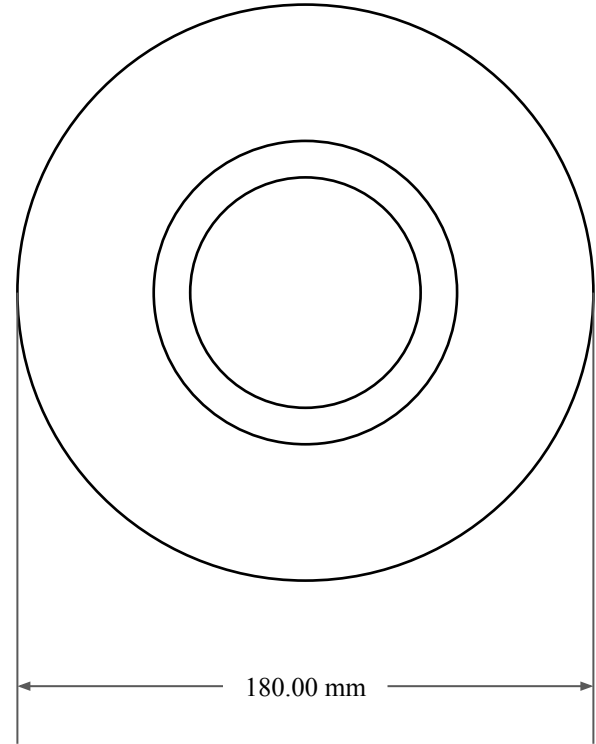

15.00
mm

160.00 mm

180.00 mm

 <p>GLOBAL O-RING and SEAL ALL-AROUND BETTER</p>	PART NUMBER MOS12938TB2
14450 John F. Kennedy Blvd. Houston, TX 77032	www.globaloring.com
Information in this drawing is provided for reference only	
Metric Oil Seal - Nitrile Style TB2 DUAL LIP W/ SPR, MTL OD	