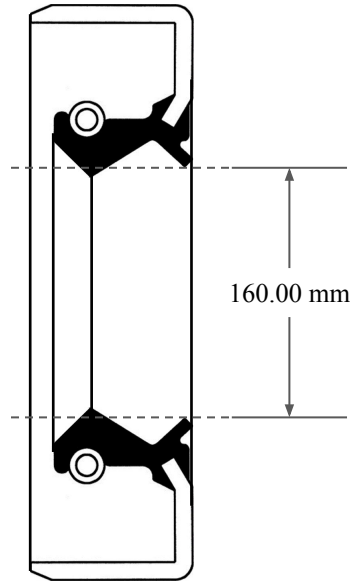

15.00
mm

160.00 mm

180.00 mm

 <p>GLOBAL O-RING and SEAL ALL-AROUND BETTER</p>	PART NUMBER MOS12938TB2
14450 John F. Kennedy Blvd. Houston, TX 77032	www.globaloring.com
Information in this drawing is provided for reference only	
Metric Oil Seal - Nitrile Style TB2 DUAL LIP W/ SPR, MTL OD	