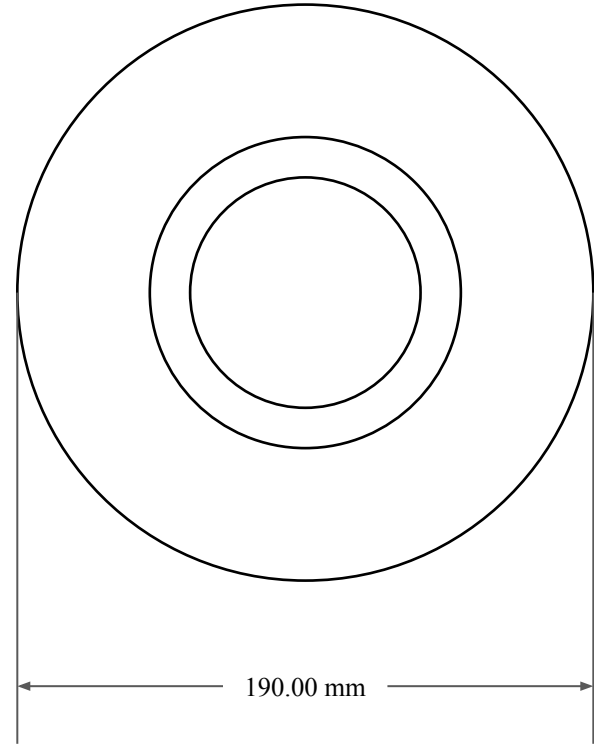

15.00
mm

160.00 mm

190.00 mm

 <p>GLOBAL O-RING and SEAL ALL-AROUND BETTER</p>	PART NUMBER MOS12949TA2
14450 John F. Kennedy Blvd. Houston, TX 77032 www.globaloring.com	Metric Oil Seal - Nitrile Style TA2 DUAL LIP W/ SPR, MTL OD W/ RFG
Information in this drawing is provided for reference only PLATE	