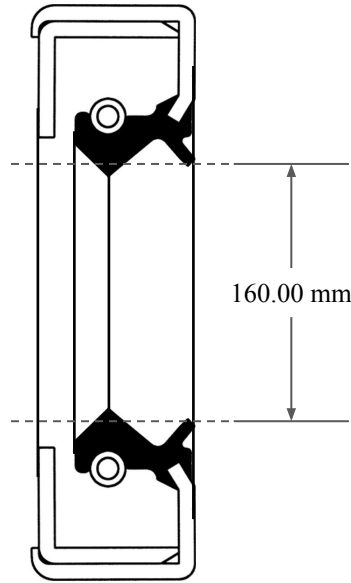

15.00
mm

160.00 mm

190.00 mm

 <p>GLOBAL O-RING and SEAL ALL-AROUND BETTER</p>	PART NUMBER MOS12949TA2
14450 John F. Kennedy Blvd. Houston, TX 77032 www.globaloring.com	Metric Oil Seal - Nitrile Style TA2 DUAL LIP W/ SPR, MTL OD W/ RFG
Information in this drawing is provided for reference only PLATE	