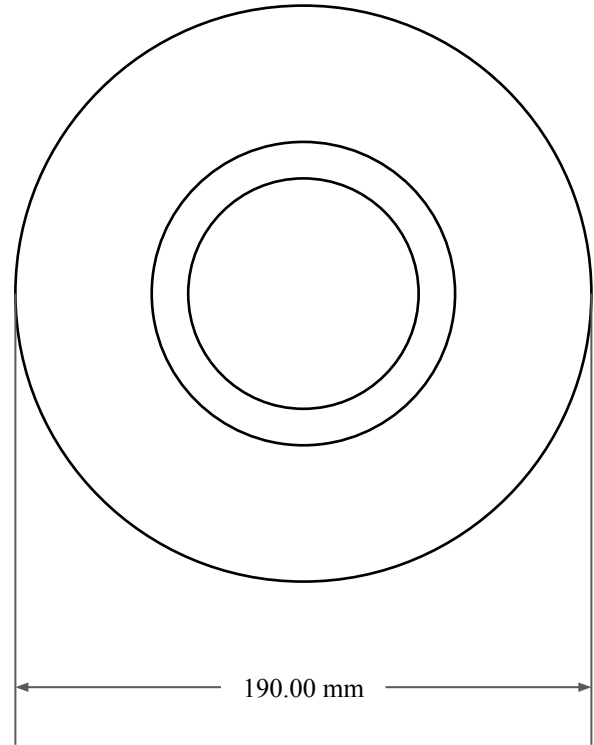

15.00
mm

160.00 mm

190.00 mm

 <p>GLOBAL O-RING and SEAL ALL-AROUND BETTER</p>	PART NUMBER MOS12949TB2
14450 John F. Kennedy Blvd. Houston, TX 77032	www.globaloring.com
Information in this drawing is provided for reference only	
Metric Oil Seal - Nitrile Style TB2 DUAL LIP W/ SPR, MTL OD	