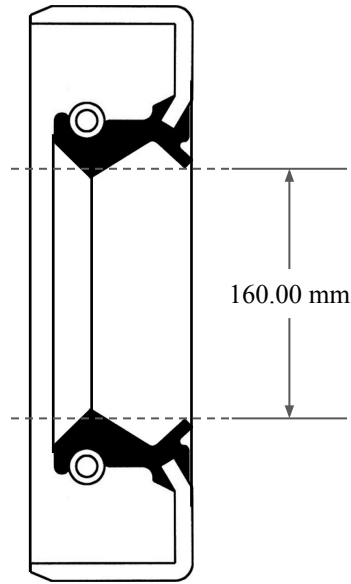

15.00
mm

160.00 mm

190.00 mm

 <p>GLOBAL O-RING and SEAL ALL-AROUND BETTER</p>	PART NUMBER MOS12949TB2
14450 John F. Kennedy Blvd. Houston, TX 77032	www.globaloring.com
Information in this drawing is provided for reference only	
Metric Oil Seal - Nitrile Style TB2 DUAL LIP W/ SPR, MTL OD	