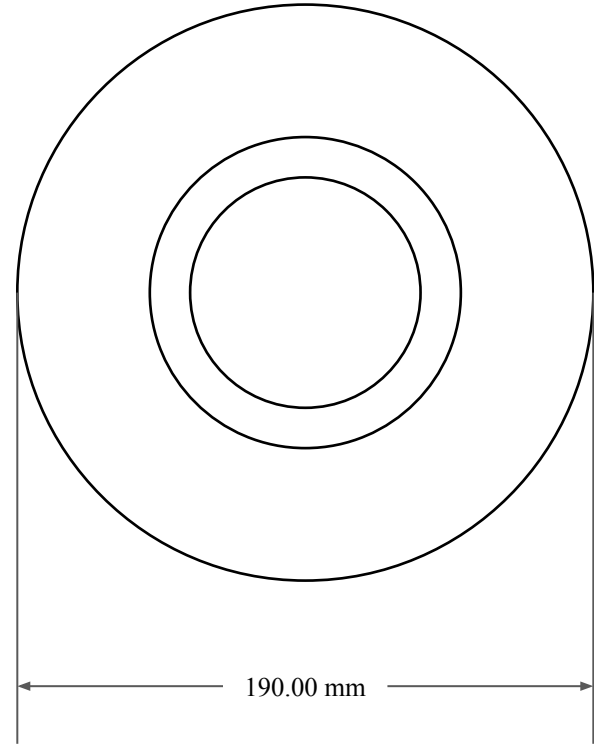

16.00
mm

160.00 mm

190.00 mm

 <p>GLOBAL O-RING and SEAL ALL-AROUND BETTER</p>	PART NUMBER MOS12950TA2
14450 John F. Kennedy Blvd. Houston, TX 77032 www.globaloring.com	Metric Oil Seal - Nitrile Style TA2 DUAL LIP W/ SPR, MTL OD W/ RFG
Information in this drawing is provided for reference only PLATE	