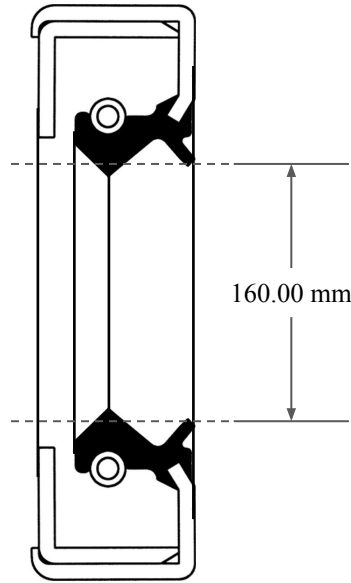

16.00
mm

160.00 mm

190.00 mm

 <p>GLOBAL O-RING and SEAL ALL-AROUND BETTER</p>	PART NUMBER MOS12950TA2
14450 John F. Kennedy Blvd. Houston, TX 77032 www.globaloring.com	Metric Oil Seal - Nitrile Style TA2 DUAL LIP W/ SPR, MTL OD W/ RFG
Information in this drawing is provided for reference only PLATE	