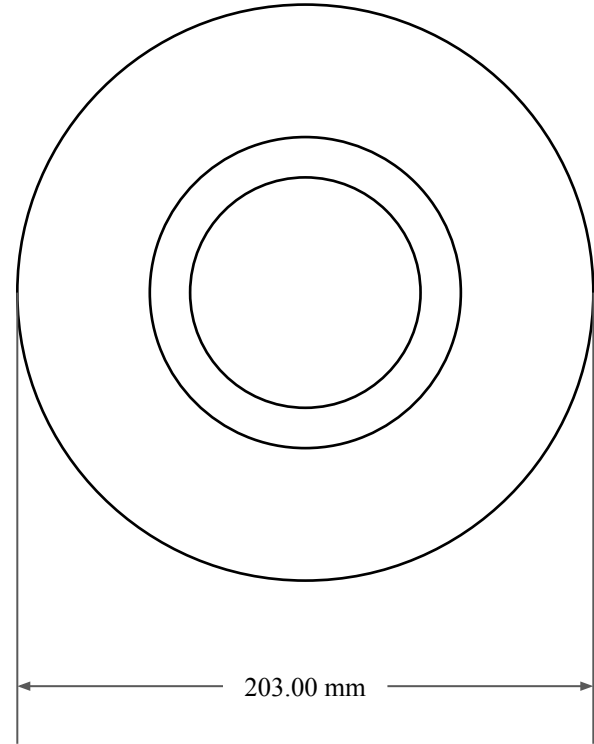

203.00 mm

14450 John F. Kennedy Blvd.
Houston, TX 77032

www.globaloring.com

PART
NUMBER

MOS13001TA2

Metric Oil Seal - Nitrile Style TA2
DUAL LIP W/ SPR, MTL OD W/ RFG
PLATE