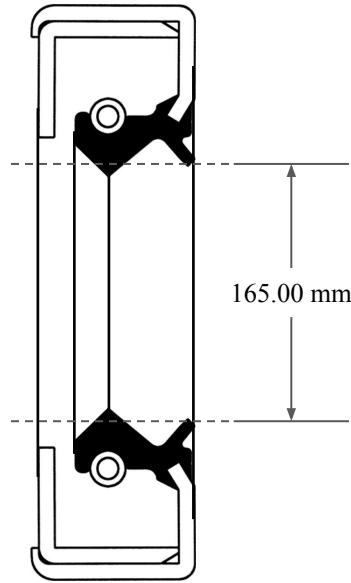

19.00
mm

165.00 mm