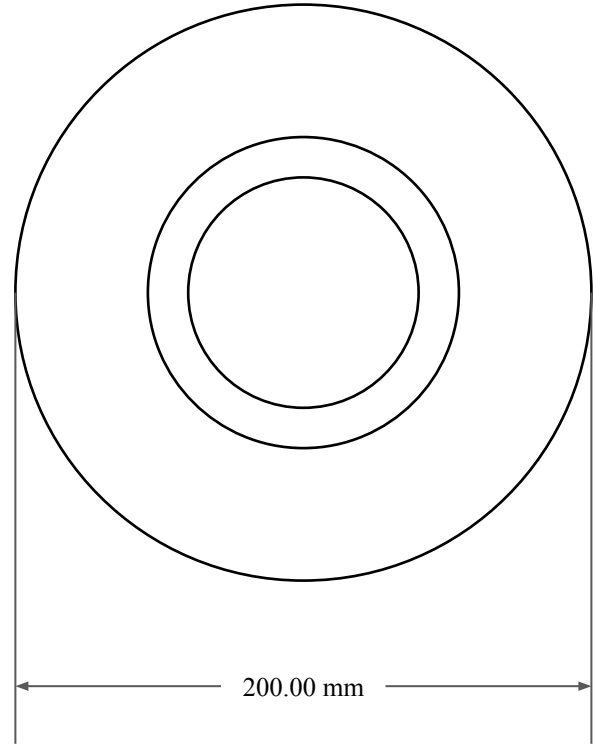

16.00
mm

180.00 mm

200.00 mm

 <p>GLOBAL O-RING and SEAL ALL-AROUND BETTER</p>	PART NUMBER MOS13155TB
14450 John F. Kennedy Blvd. Houston, TX 77032	www.globaloring.com
Information in this drawing is provided for reference only	
Metric Oil Seal - Nitrile Style TB DUAL LIP W/ SPR, MTL OD, RBR ID	