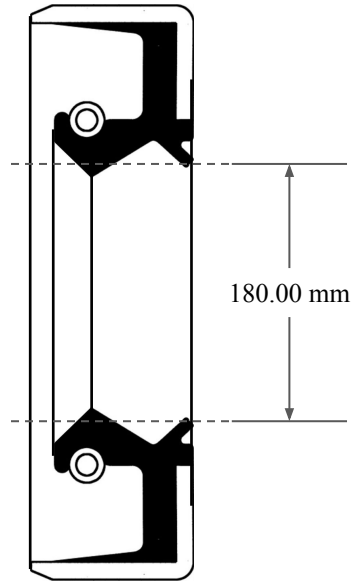

16.00
mm

180.00 mm

200.00 mm

 <p>GLOBAL O-RING and SEAL ALL-AROUND BETTER</p>	PART NUMBER MOS13155TB
14450 John F. Kennedy Blvd. Houston, TX 77032	www.globaloring.com
Information in this drawing is provided for reference only	
Metric Oil Seal - Nitrile Style TB DUAL LIP W/ SPR, MTL OD, RBR ID	