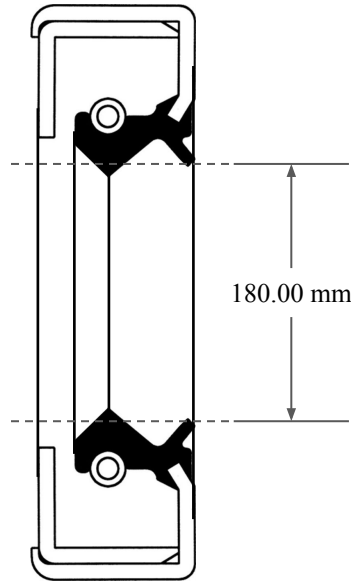

16.00
mm

180.00 mm

215.00 mm

 <p>GLOBAL O-RING and SEAL ALL-AROUND BETTER</p>	PART NUMBER MOS13168TA2
14450 John F. Kennedy Blvd. Houston, TX 77032 www.globaloring.com	Metric Oil Seal - Nitrile Style TA2 DUAL LIP W/ SPR, MTL OD W/ RFG
Information in this drawing is provided for reference only	

PLATE