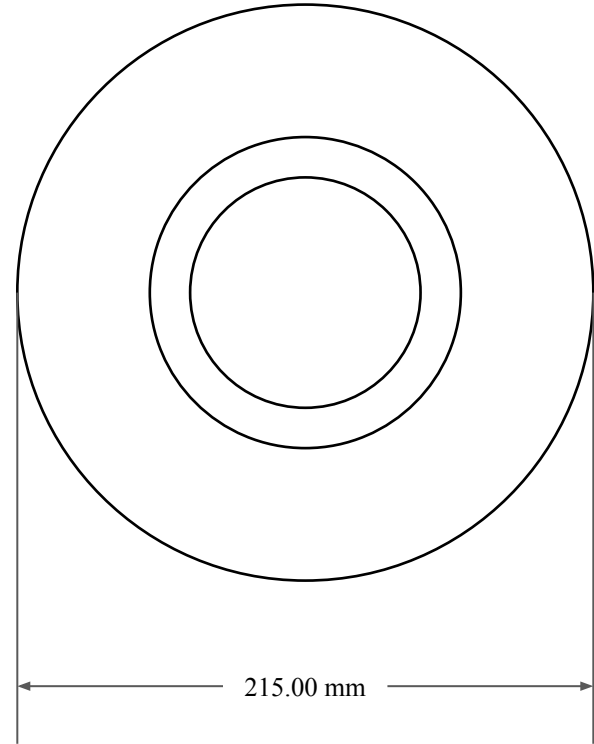

16.00
mm

180.00 mm

215.00 mm

 <p>GLOBAL O-RING and SEAL ALL-AROUND BETTER</p>	PART NUMBER MOS13168TA2
14450 John F. Kennedy Blvd. Houston, TX 77032 www.globaloring.com	Metric Oil Seal - Nitrile Style TA2 DUAL LIP W/ SPR, MTL OD W/ RFG
Information in this drawing is provided for reference only	

PLATE