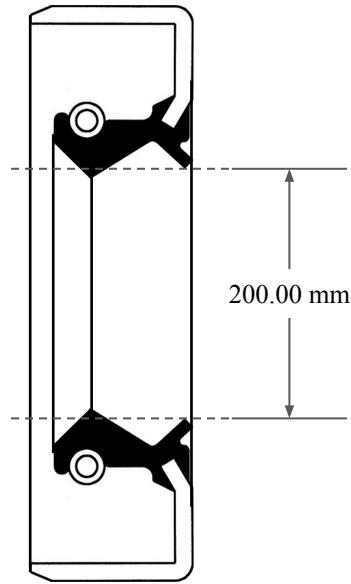

16.00
mm

200.00 mm

235.00 mm

 <p>GLOBAL O-RING and SEAL ALL-AROUND BETTER</p>	PART NUMBER MOS13332TB2
14450 John F. Kennedy Blvd. Houston, TX 77032	www.globaloring.com
Information in this drawing is provided for reference only	
Metric Oil Seal - Nitrile Style TB2 DUAL LIP W/ SPR, MTL OD	