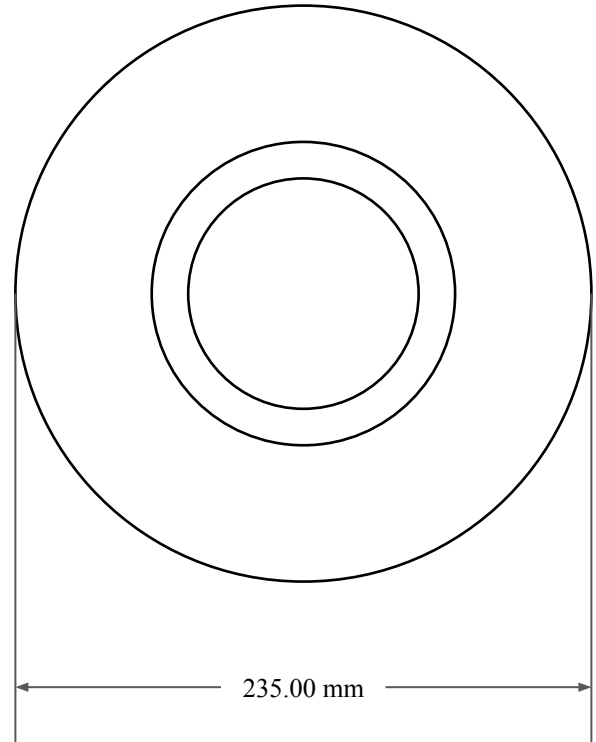

16.00
mm

200.00 mm

235.00 mm

 <p>GLOBAL O-RING and SEAL ALL-AROUND BETTER</p>	PART NUMBER MOS13332TB2
14450 John F. Kennedy Blvd. Houston, TX 77032	www.globaloring.com
Information in this drawing is provided for reference only	
Metric Oil Seal - Nitrile Style TB2 DUAL LIP W/ SPR, MTL OD	