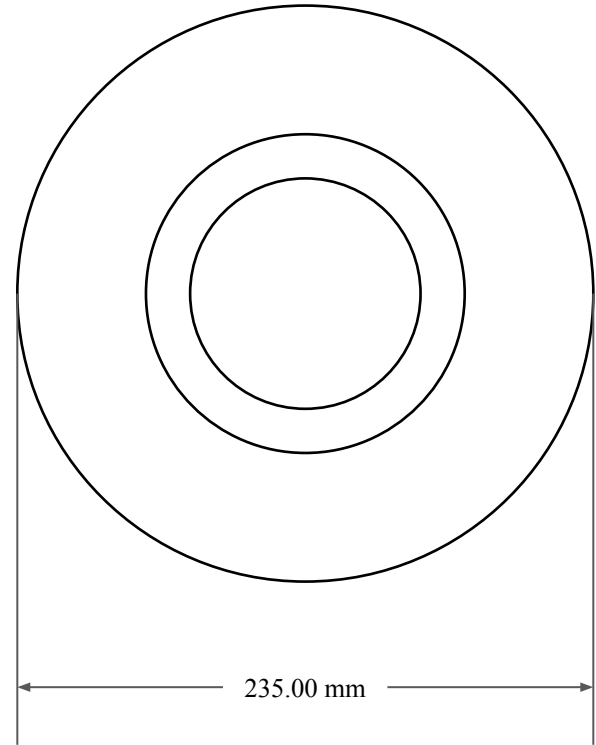

18.00  
mm

200.00 mm

235.00 mm

 <b>GLOBAL O-RING</b> and SEAL ALL-AROUND BETTER	PART NUMBER <b>MOS1333TC</b>
14450 John F. Kennedy Blvd. Houston, TX 77032	www.globaloring.com
Information in this drawing is provided for reference only	

Metric Oil Seal - Nitrile Style TC  
DUAL LIP W/ SPR, RBR OD