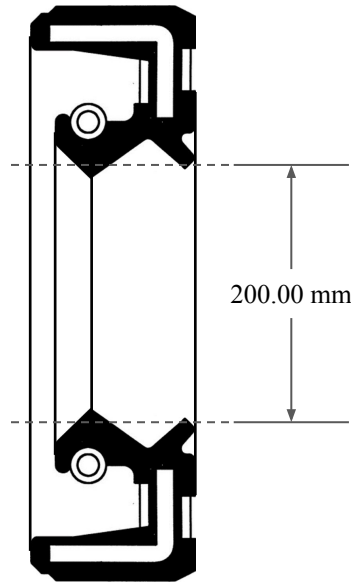

18.00  
mm

200.00 mm

235.00 mm

 <b>GLOBAL O-RING</b> and SEAL ALL-AROUND BETTER	PART NUMBER <b>MOS1333TC</b>
14450 John F. Kennedy Blvd. Houston, TX 77032	www.globaloring.com
Information in this drawing is provided for reference only	

Metric Oil Seal - Nitrile Style TC  
DUAL LIP W/ SPR, RBR OD