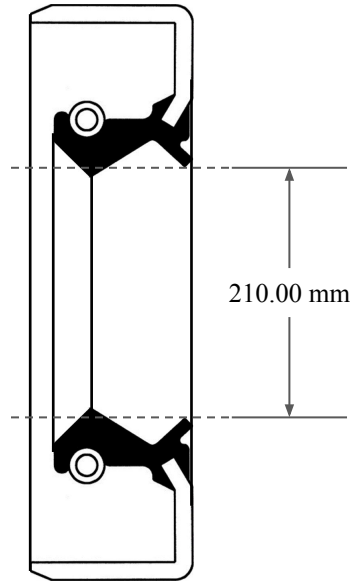

15.00
mm

210.00 mm

240.00 mm

| | |
|--|-----------------------------------|
|  <p>GLOBAL O-RING and SEAL ALL-AROUND BETTER</p> | PART NUMBER MOS13430TB2 |
| 14450 John F. Kennedy Blvd. Houston, TX 77032 | www.globaloring.com |
| Information in this drawing is provided for reference only | |
| Metric Oil Seal - Nitrile Style TB2 DUAL LIP W/ SPR, MTL OD | |