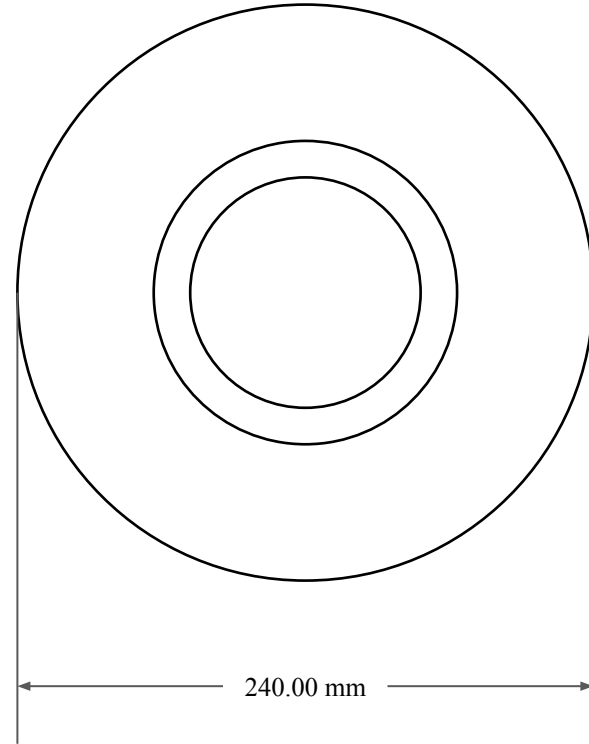

15.00
mm

210.00 mm

240.00 mm

| | |
|--|-----------------------------------|
|  <p>GLOBAL O-RING and SEAL ALL-AROUND BETTER</p> | PART NUMBER MOS13430TB2 |
| 14450 John F. Kennedy Blvd. Houston, TX 77032 | www.globaloring.com |
| Information in this drawing is provided for reference only | |
| Metric Oil Seal - Nitrile Style TB2 DUAL LIP W/ SPR, MTL OD | |