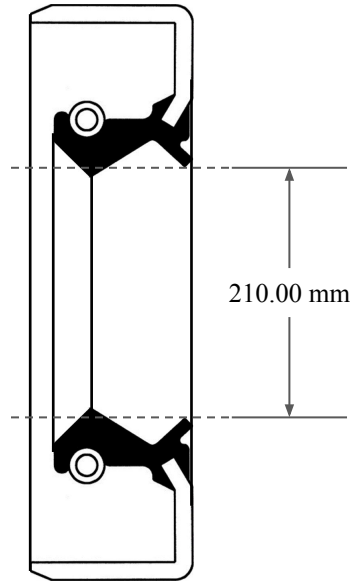

16.00
mm

210.00 mm