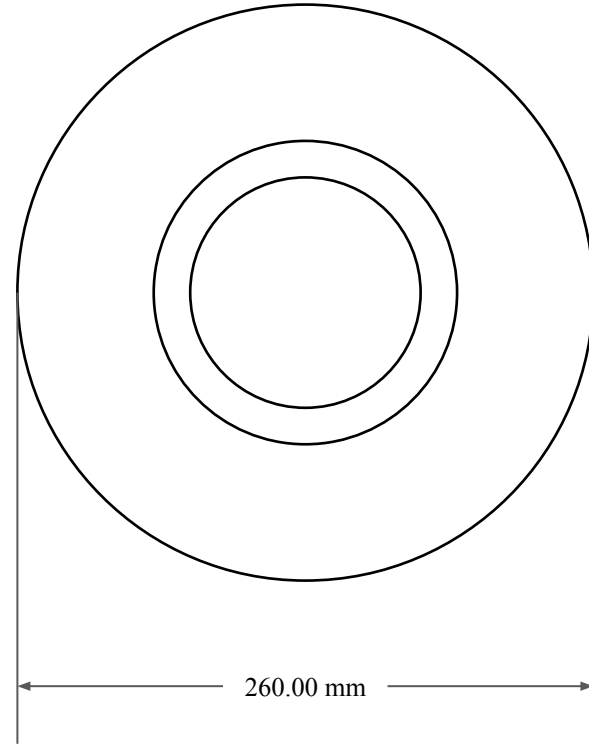

260.00 mm

14450 John F. Kennedy Blvd.
Houston, TX 77032

www.globaloring.com

PART
NUMBER

MOS13440TB2

Metric Oil Seal - Nitrile Style TB2
DUAL LIP W/ SPR, MTL OD