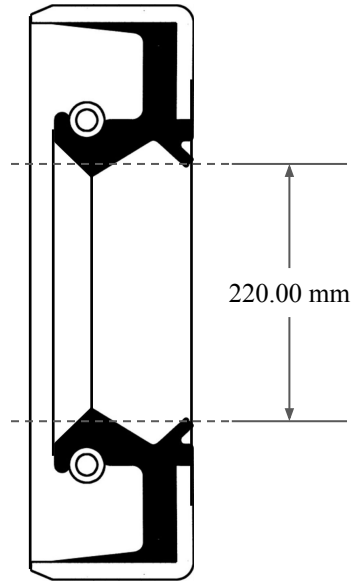

16.00
mm

220.00 mm

250.00 mm

 <p>GLOBAL O-RING and SEAL ALL-AROUND BETTER</p>	PART NUMBER MOS13511TB
14450 John F. Kennedy Blvd. Houston, TX 77032	www.globaloring.com
Information in this drawing is provided for reference only	
Metric Oil Seal - Nitrile Style TB DUAL LIP W/ SPR, MTL OD, RBR ID	