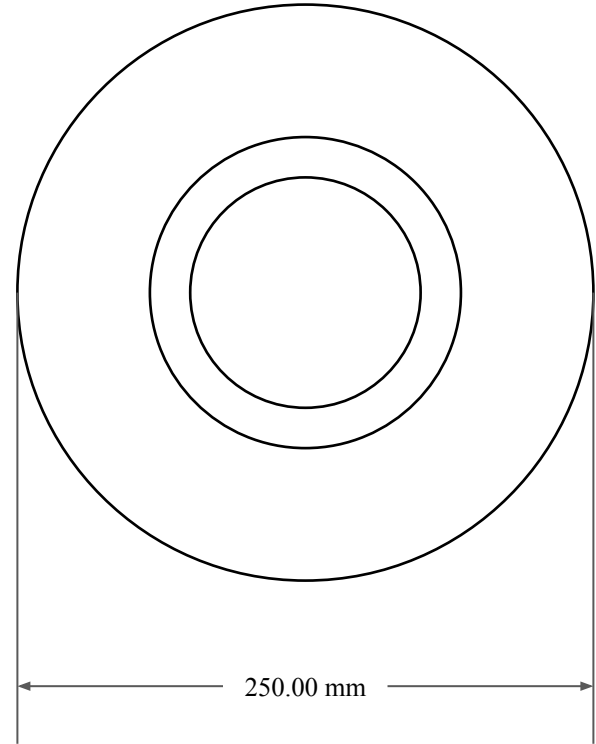

16.00
mm

220.00 mm

250.00 mm

 <p>GLOBAL O-RING and SEAL ALL-AROUND BETTER</p>	PART NUMBER MOS13511TB
14450 John F. Kennedy Blvd. Houston, TX 77032	www.globaloring.com
Information in this drawing is provided for reference only	
Metric Oil Seal - Nitrile Style TB DUAL LIP W/ SPR, MTL OD, RBR ID	