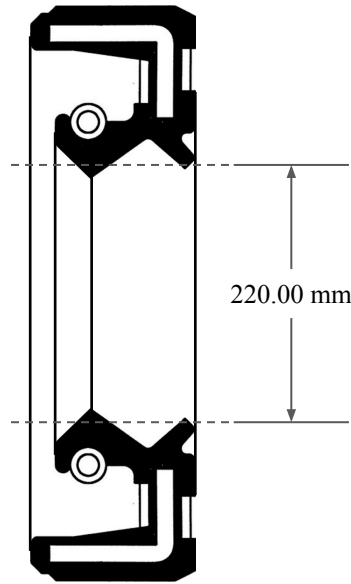

16.00  
mm

220.00 mm

255.00 mm

 <b>GLOBAL O-RING</b> and SEAL ALL-AROUND BETTER	PART NUMBER <b>MOS13515TC</b>
14450 John F. Kennedy Blvd. Houston, TX 77032	www.globaloring.com
Information in this drawing is provided for reference only	

Metric Oil Seal - Nitrile Style TC  
DUAL LIP W/ SPR, RBR OD