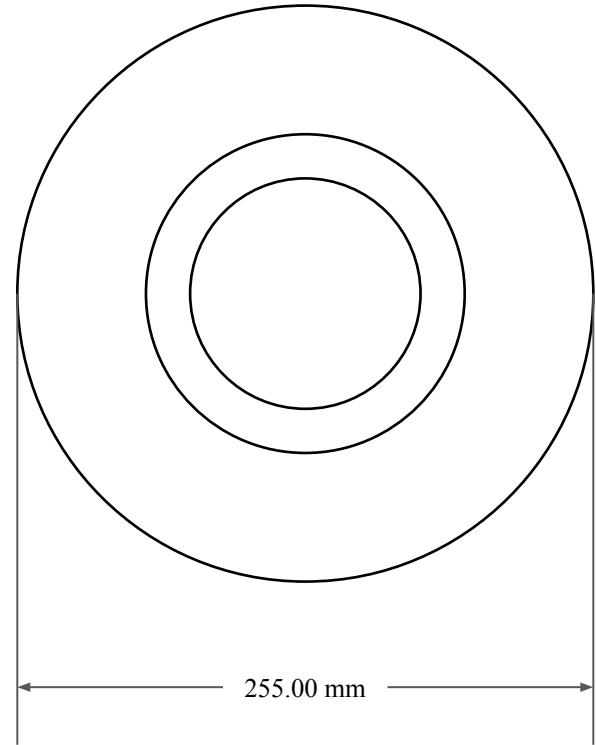

16.00  
mm

220.00 mm

255.00 mm

 <b>GLOBAL O-RING</b> and SEAL ALL-AROUND BETTER	PART NUMBER <b>MOS13515TC</b>
14450 John F. Kennedy Blvd. Houston, TX 77032	www.globaloring.com
Information in this drawing is provided for reference only	

Metric Oil Seal - Nitrile Style TC  
DUAL LIP W/ SPR, RBR OD