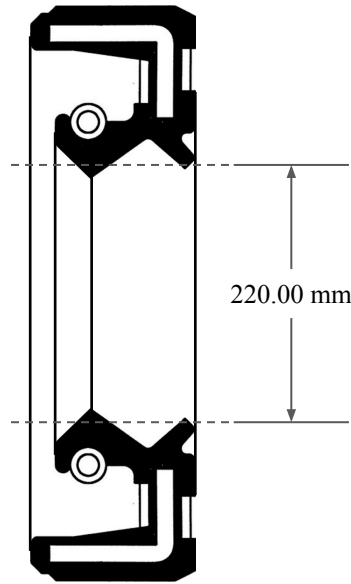

15.00  
mm

220.00 mm

270.00 mm

 <b>GLOBAL O-RING</b> and SEAL ALL-AROUND BETTER	PART NUMBER <b>MOS13525TC</b>
14450 John F. Kennedy Blvd. Houston, TX 77032	www.globaloring.com
Information in this drawing is provided for reference only	

Metric Oil Seal - Nitrile Style TC  
DUAL LIP W/ SPR, RBR OD