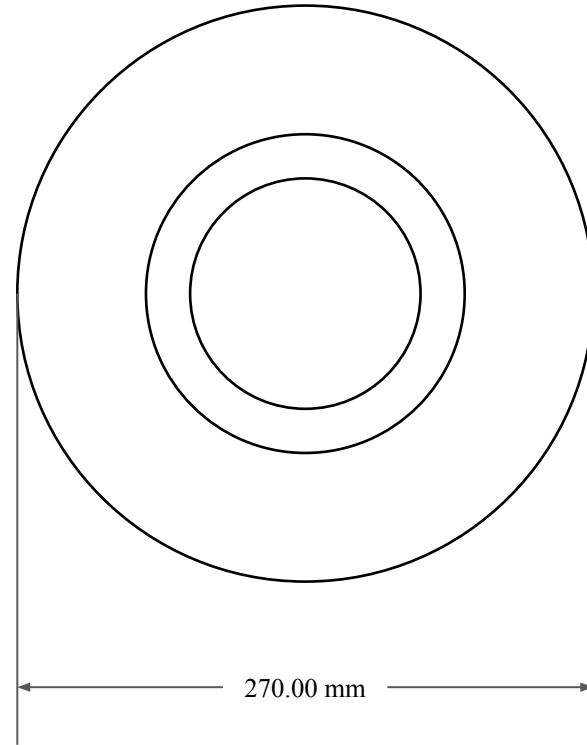

15.00  
mm

220.00 mm

270.00 mm

 <b>GLOBAL O-RING</b> and SEAL ALL-AROUND BETTER	PART NUMBER <b>MOS13525TC</b>
14450 John F. Kennedy Blvd. Houston, TX 77032	www.globaloring.com
Information in this drawing is provided for reference only	

Metric Oil Seal - Nitrile Style TC  
DUAL LIP W/ SPR, RBR OD