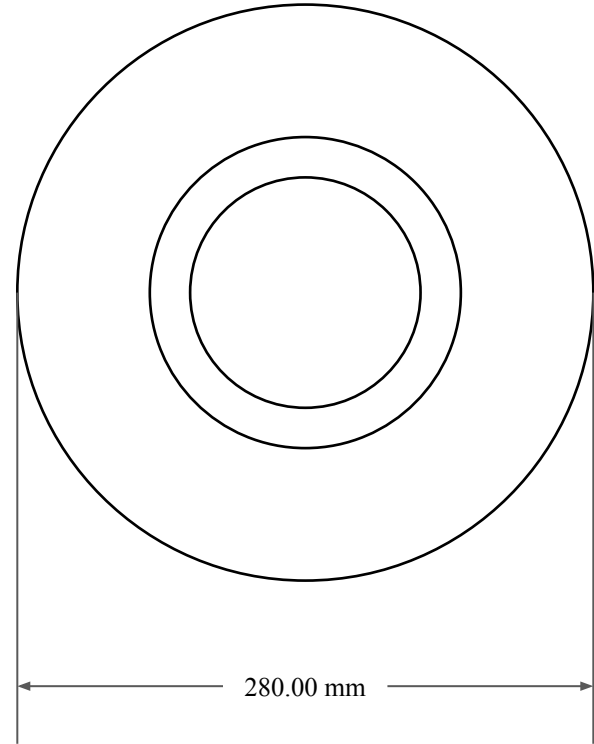

16.00  
mm

240.00 mm

280.00 mm

 <p><b>GLOBAL O-RING</b> and SEAL ALL-AROUND BETTER</p>	PART NUMBER <b>MOS13670TA2</b>
14450 John F. Kennedy Blvd. Houston, TX 77032 <a href="http://www.globaloring.com">www.globaloring.com</a>	Metric Oil Seal - Nitrile Style TA2 DUAL LIP W/ SPR, MTL OD W/ RFG
Information in this drawing is provided for reference only	

PLATE