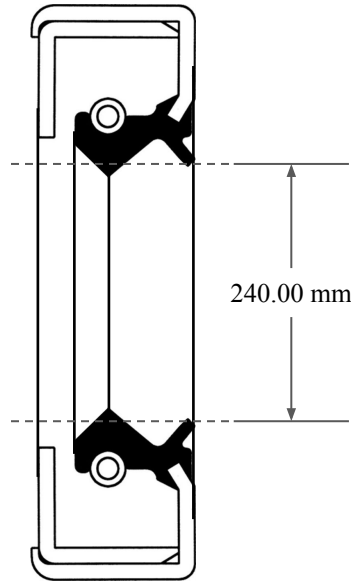

16.00  
mm

240.00 mm

280.00 mm

 <p><b>GLOBAL O-RING</b> and SEAL ALL-AROUND BETTER</p>	PART NUMBER <b>MOS13670TA2</b>
14450 John F. Kennedy Blvd. Houston, TX 77032 <a href="http://www.globaloring.com">www.globaloring.com</a>	Metric Oil Seal - Nitrile Style TA2 DUAL LIP W/ SPR, MTL OD W/ RFG
Information in this drawing is provided for reference only	

PLATE