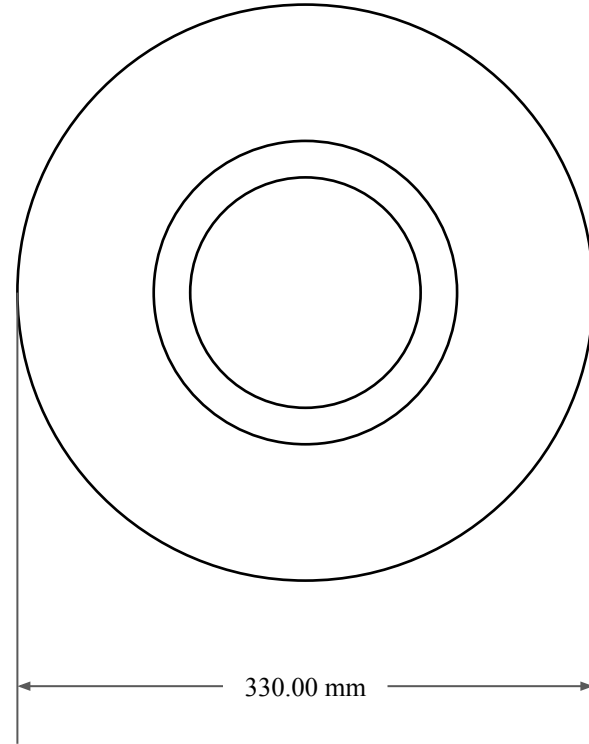

16.00
mm

290.00 mm

330.00 mm

 <p>GLOBAL O-RING and SEAL ALL-AROUND BETTER</p>	PART NUMBER MOS14000TB2
14450 John F. Kennedy Blvd. Houston, TX 77032	www.globaloring.com
Information in this drawing is provided for reference only	

Metric Oil Seal - Nitrile Style TB2
DUAL LIP W/ SPR, MTL OD