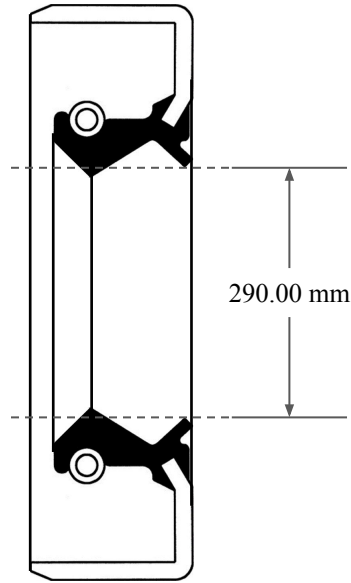

16.00
mm

290.00 mm

330.00 mm

 <p>GLOBAL O-RING and SEAL ALL-AROUND BETTER</p>	PART NUMBER MOS14000TB2
14450 John F. Kennedy Blvd. Houston, TX 77032	www.globaloring.com
Information in this drawing is provided for reference only	

Metric Oil Seal - Nitrile Style TB2
DUAL LIP W/ SPR, MTL OD