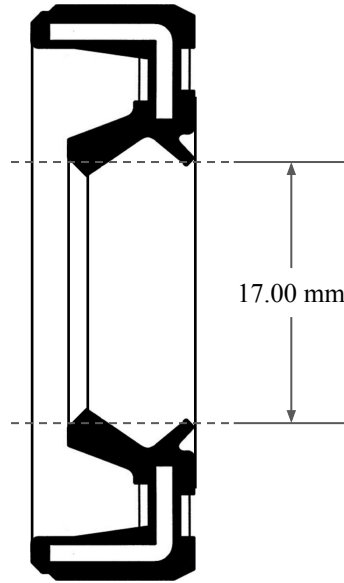

6.00 mm

17.00 mm

28.00 mm

| | |
|---|---|
|  GLOBAL O-RING and SEAL ALL-AROUND BETTER | PART NUMBER MOS1416KC |
| 14450 John F. Kennedy Blvd. Houston, TX 77032 www.globaloring.com | Metric Oil Seal - Nitrile Style KC DUAL LIP NO SPR, RBR OD |
| Information in this drawing is provided for reference only | |