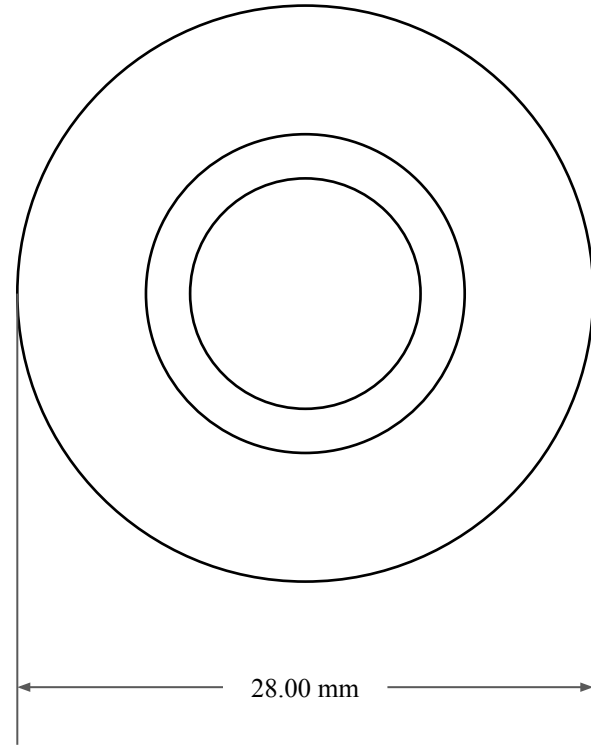

6.00 mm

17.00 mm

28.00 mm

| | |
|---|---|
|  GLOBAL O-RING and SEAL ALL-AROUND BETTER | PART NUMBER MOS1416KC |
| 14450 John F. Kennedy Blvd. Houston, TX 77032 www.globaloring.com | Metric Oil Seal - Nitrile Style KC DUAL LIP NO SPR, RBR OD |
| Information in this drawing is provided for reference only | |