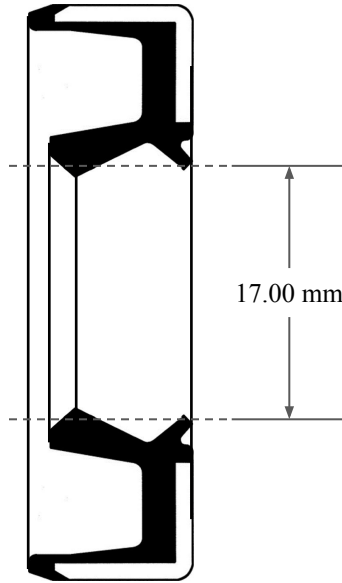

5.00 mm

17.00 mm

30.00 mm

 <b>GLOBAL O-RING</b> and SEAL ALL-AROUND BETTER	PART NUMBER <b>MOS1430KBR</b>
14450 John F. Kennedy Blvd. Houston, TX 77032	Metric Oil Seal - Nitrile Style KBR DUAL LIP NO SPR, MTL OD, RBR ID, RBR NOSE
Information in this drawing is provided for reference only	