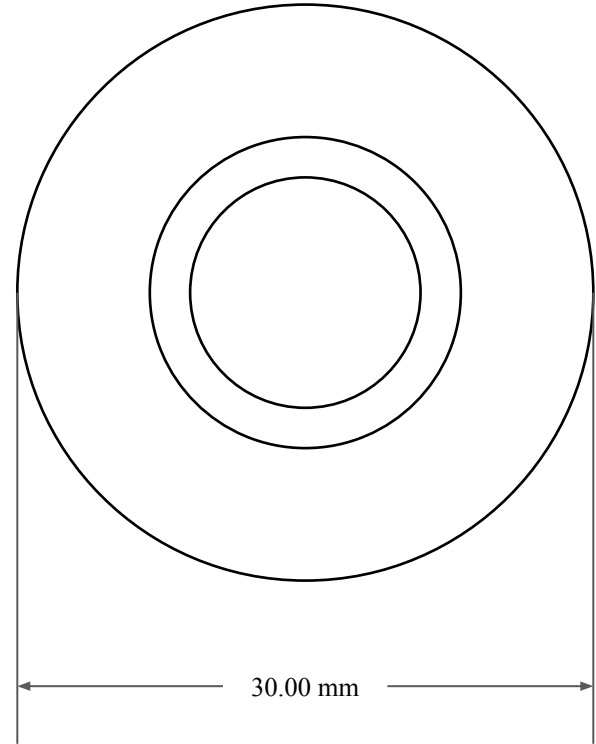

5.00 mm

17.00 mm

30.00 mm

 <b>GLOBAL O-RING</b> and SEAL ALL-AROUND BETTER	PART NUMBER <b>MOS1430KBR</b>
14450 John F. Kennedy Blvd. Houston, TX 77032	Metric Oil Seal - Nitrile Style KBR DUAL LIP NO SPR, MTL OD, RBR ID, RBR NOSE
Information in this drawing is provided for reference only	