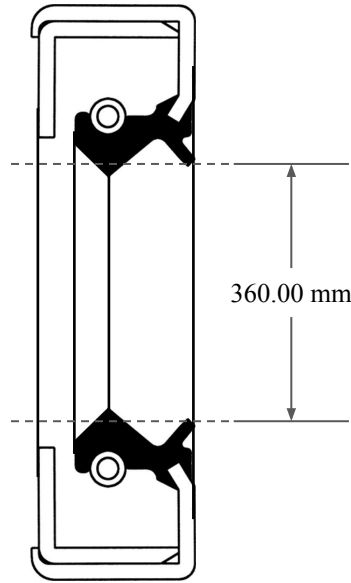

18.00  
mm

360.00 mm

390.00 mm

 <p>GLOBAL O-RING and SEAL ALL-AROUND BETTER</p>	PART NUMBER <b>MOS14331TA2</b>
14450 John F. Kennedy Blvd. Houston, TX 77032 <a href="http://www.globaloring.com">www.globaloring.com</a>	Metric Oil Seal - Nitrile Style TA2 DUAL LIP W/ SPR, MTL OD W/ RFG
Information in this drawing is provided for reference only PLATE	