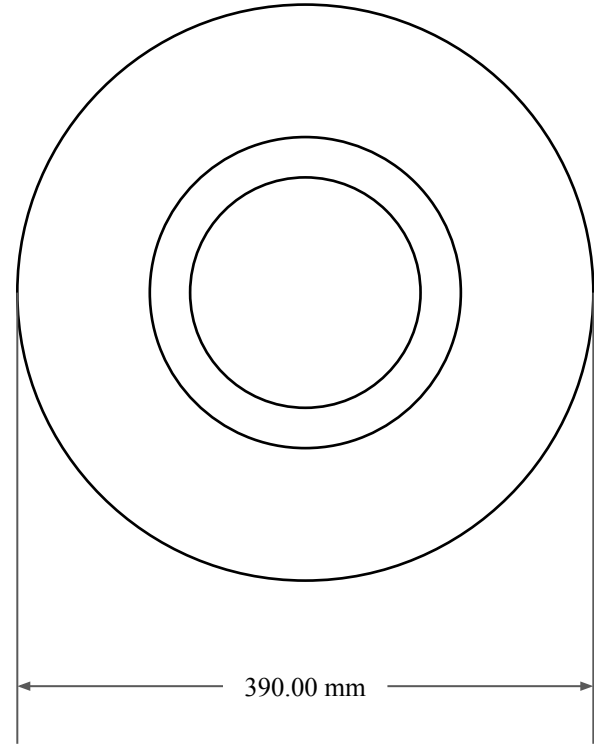

18.00  
mm

360.00 mm

390.00 mm

 <p>GLOBAL O-RING and SEAL ALL-AROUND BETTER</p>	PART NUMBER <b>MOS14331TA2</b>
14450 John F. Kennedy Blvd. Houston, TX 77032 <a href="http://www.globaloring.com">www.globaloring.com</a>	Metric Oil Seal - Nitrile Style TA2 DUAL LIP W/ SPR, MTL OD W/ RFG
Information in this drawing is provided for reference only PLATE	