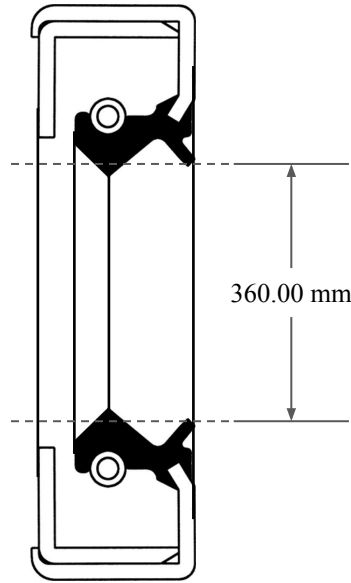

20.00  
mm

360.00 mm

392.00 mm

 <b>GLOBAL O-RING</b> and SEAL ALL-AROUND BETTER	PART NUMBER <b>MOS14332TA2</b>
14450 John F. Kennedy Blvd. Houston, TX 77032	Metric Oil Seal - Nitrile Style TA2 DUAL LIP W/ SPR, MTL OD W/ RFG
Information in this drawing is provided for reference only	

PLATE