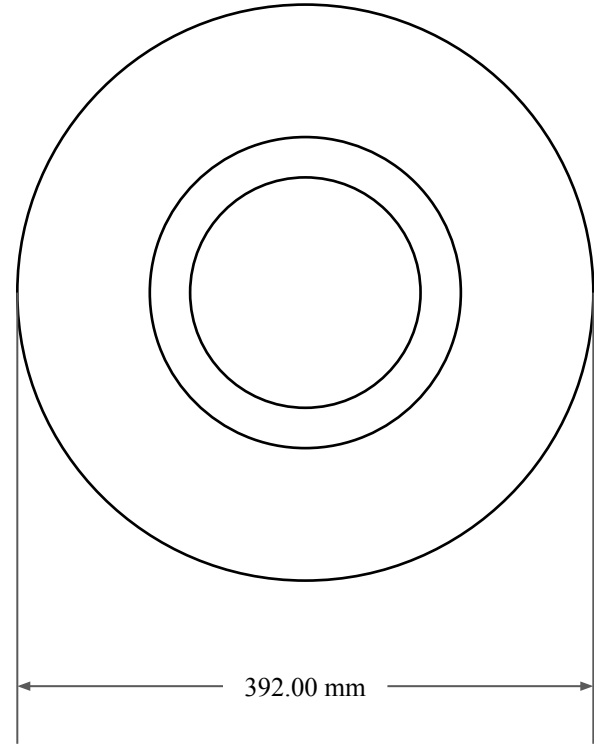

20.00  
mm

360.00 mm

392.00 mm

 <b>GLOBAL O-RING</b> and SEAL ALL-AROUND BETTER	PART NUMBER <b>MOS14332TA2</b>
14450 John F. Kennedy Blvd. Houston, TX 77032	Metric Oil Seal - Nitrile Style TA2 DUAL LIP W/ SPR, MTL OD W/ RFG
Information in this drawing is provided for reference only	

PLATE