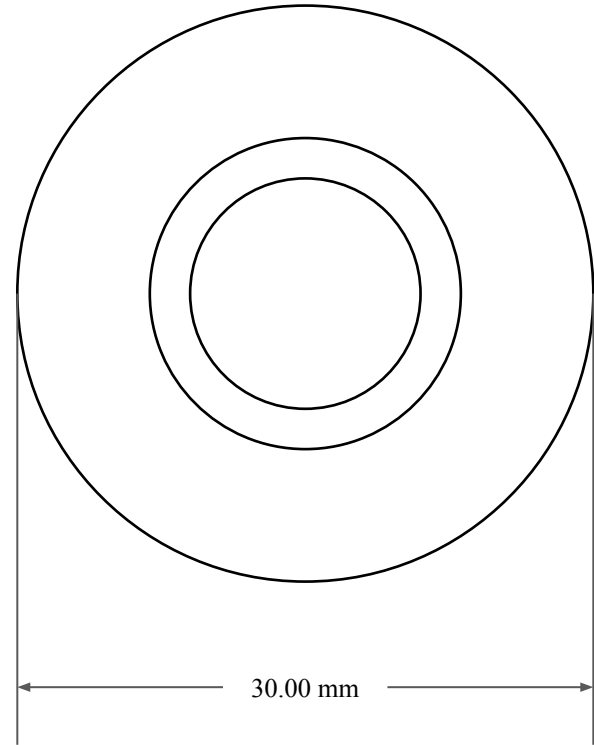

8.00 mm

17.00 mm

30.00 mm

 <p>GLOBAL O-RING and SEAL ALL-AROUND BETTER</p>	PART NUMBER MOS1433TA2
14450 John F. Kennedy Blvd. Houston, TX 77032	Metric Oil Seal - Nitrile Style TA2 DUAL LIP W/ SPR, MTL OD W/ RFG
Information in this drawing is provided for reference only	

PLATE