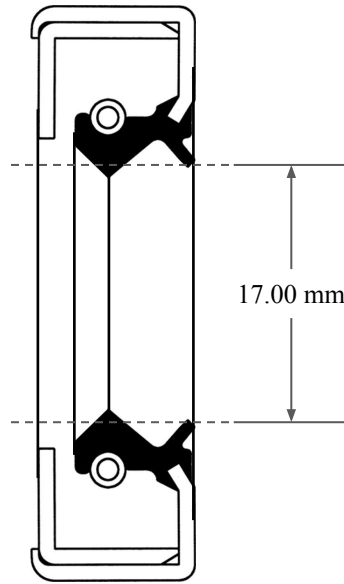

8.00 mm

17.00 mm

30.00 mm

 <p>GLOBAL O-RING and SEAL ALL-AROUND BETTER</p>	PART NUMBER MOS1433TA2
14450 John F. Kennedy Blvd. Houston, TX 77032	Metric Oil Seal - Nitrile Style TA2 DUAL LIP W/ SPR, MTL OD W/ RFG
Information in this drawing is provided for reference only	

PLATE