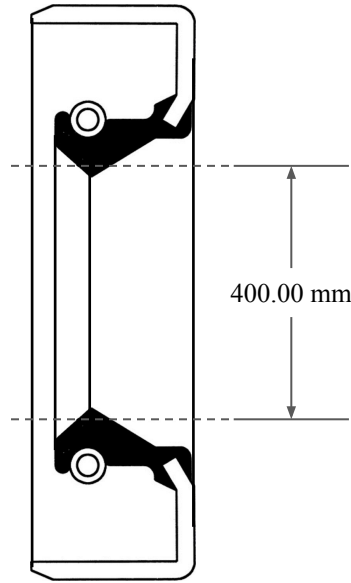

20.00
mm

400.00 mm

440.00 mm

14450 John F. Kennedy Blvd.
Houston, TX 77032

www.globaloring.com

PART
NUMBER

MOS14466SB2

Metric Oil Seal - Nitrile Style SB2
SGL LIP W/ SPR, MTL OD