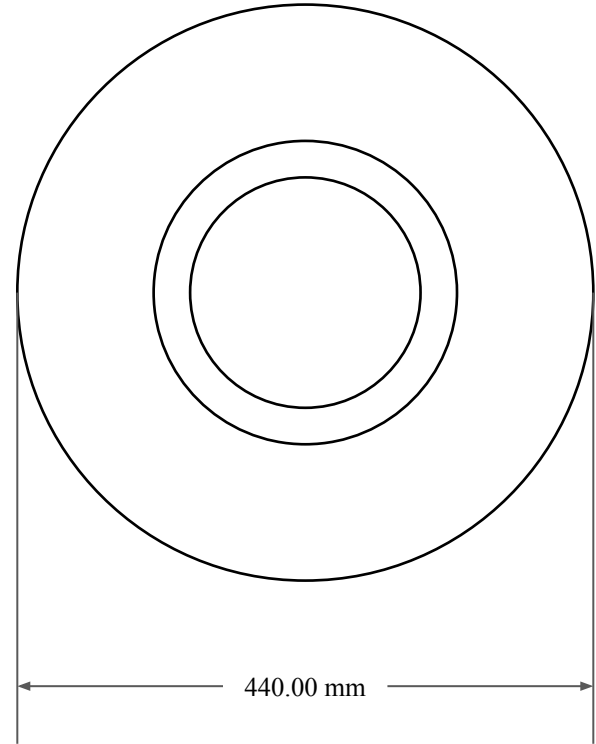

440.00 mm

14450 John F. Kennedy Blvd.
Houston, TX 77032

www.globaloring.com

PART
NUMBER

MOS14466SB2

Metric Oil Seal - Nitrile Style SB2
SGL LIP W/ SPR, MTL OD