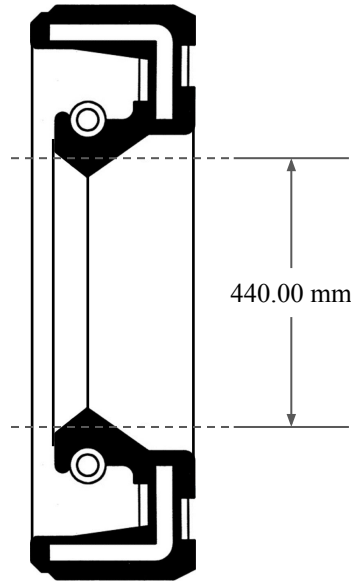

20.00
mm

440.00 mm

480.00 mm

 <p>GLOBAL O-RING and SEAL ALL-AROUND BETTER</p>	PART NUMBER MOS14590SC
14450 John F. Kennedy Blvd. Houston, TX 77032	www.globaloring.com
Information in this drawing is provided for reference only	

Metric Oil Seal - Nitrile Style SC
SGL LIP W/ SPR, RBR OD