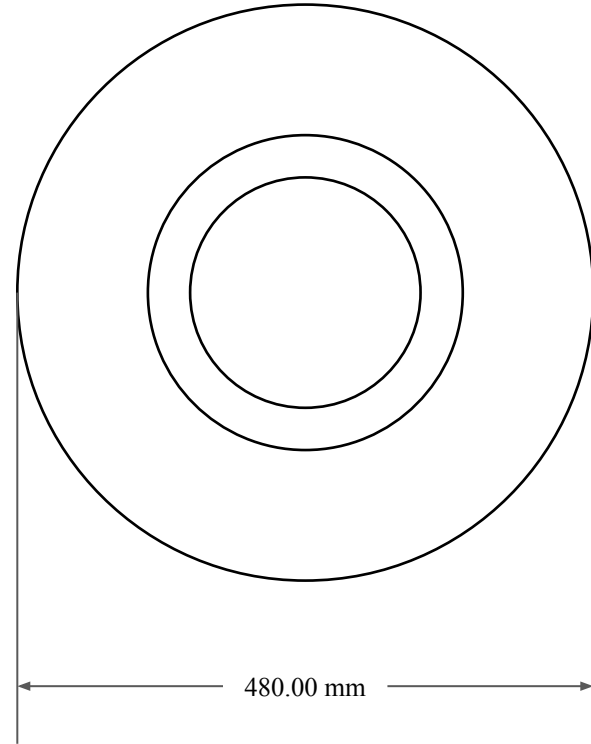

20.00
mm

440.00 mm

480.00 mm

 <p>GLOBAL O-RING and SEAL ALL-AROUND BETTER</p>	PART NUMBER MOS14590SC
14450 John F. Kennedy Blvd. Houston, TX 77032	www.globaloring.com
Information in this drawing is provided for reference only	

Metric Oil Seal - Nitrile Style SC
SGL LIP W/ SPR, RBR OD