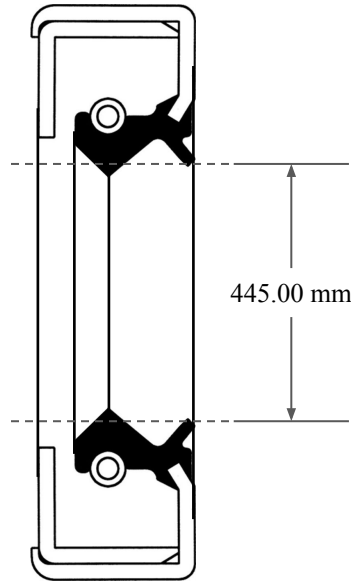

16.00  
mm

445.00 mm

480.00 mm

 <p><b>GLOBAL O-RING</b> and SEAL ALL-AROUND BETTER</p>	PART NUMBER <b>MOS14605TA2</b>
14450 John F. Kennedy Blvd. Houston, TX 77032 <a href="http://www.globaloring.com">www.globaloring.com</a>	Metric Oil Seal - Nitrile Style TA2 DUAL LIP W/ SPR, MTL OD W/ RFG
Information in this drawing is provided for reference only <b>PLATE</b>	