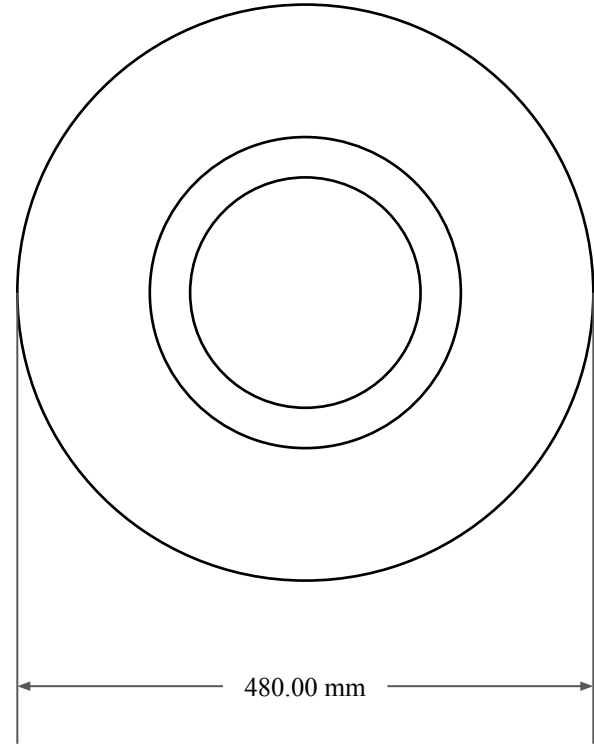

16.00  
mm

445.00 mm

480.00 mm

 <p><b>GLOBAL O-RING</b> and SEAL ALL-AROUND BETTER</p>	PART NUMBER <b>MOS14605TA2</b>
14450 John F. Kennedy Blvd. Houston, TX 77032 <a href="http://www.globaloring.com">www.globaloring.com</a>	Metric Oil Seal - Nitrile Style TA2 DUAL LIP W/ SPR, MTL OD W/ RFG
Information in this drawing is provided for reference only <b>PLATE</b>	