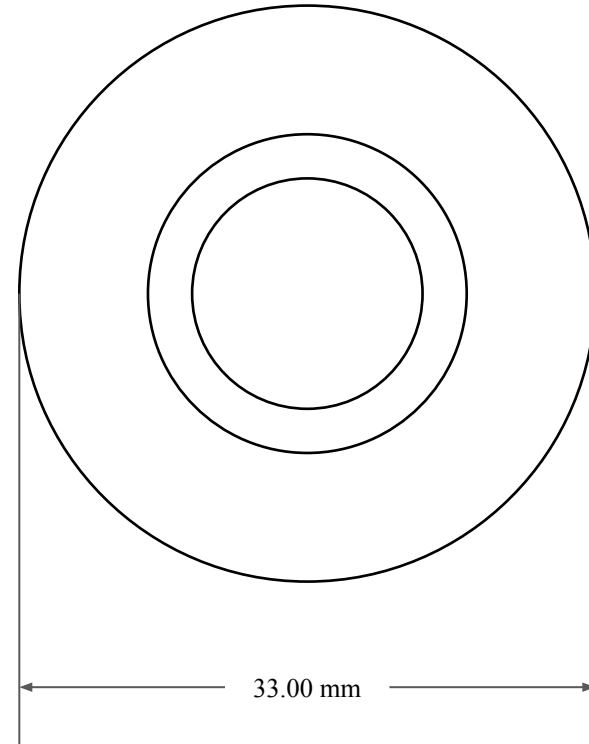

6.00 mm

18.00 mm

33.00 mm

|   |                                 |
|---|---------------------------------|
|  <b>GLOBAL O-RING</b><br>and SEAL<br>ALL-AROUND BETTER | PART NUMBER<br><b>MOS1600TC</b> |
| 14450 John F. Kennedy Blvd.<br>Houston, TX 77032  | www.globaloring.com             |
| Information in this drawing is provided for reference only  |                                 |

Metric Oil Seal - Nitrile Style TC  
DUAL LIP W/ SPR, RBR OD