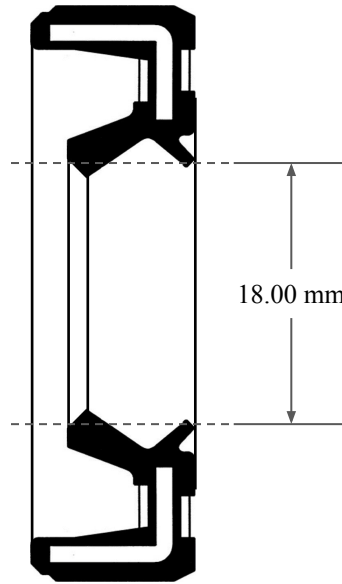

8.00 mm

18.00 mm

35.00 mm

 GLOBAL O-RING and SEAL ALL-AROUND BETTER	PART NUMBER MOS1606KC
14450 John F. Kennedy Blvd. Houston, TX 77032	www.globaloring.com
Information in this drawing is provided for reference only	

Metric Oil Seal - Nitrile Style KC
DUAL LIP NO SPR, RBR OD