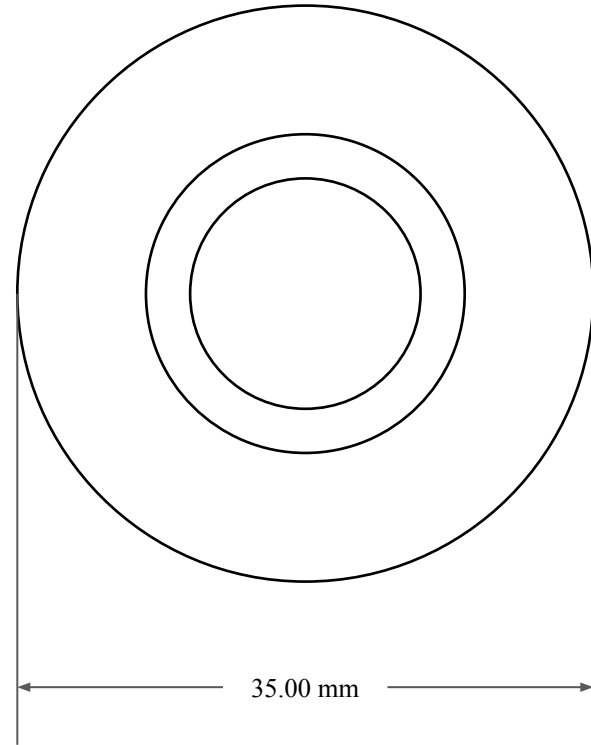

8.00 mm

18.00 mm

35.00 mm

 GLOBAL O-RING and SEAL ALL-AROUND BETTER	PART NUMBER MOS1606KC
14450 John F. Kennedy Blvd. Houston, TX 77032	www.globaloring.com
Information in this drawing is provided for reference only	

Metric Oil Seal - Nitrile Style KC
DUAL LIP NO SPR, RBR OD