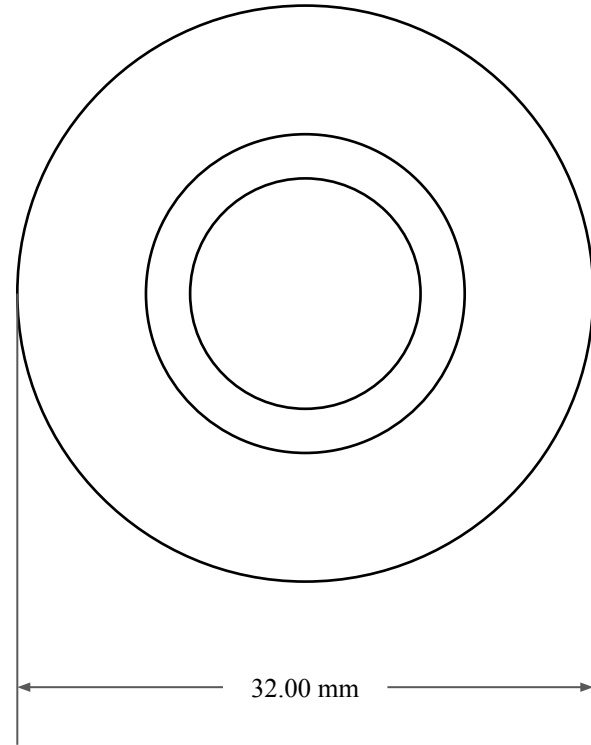

6.00 mm

20.00 mm

32.00 mm

|   |                                 |
|---|---------------------------------|
|  <b>GLOBAL O-RING</b><br>and SEAL<br>ALL-AROUND BETTER | PART NUMBER<br><b>MOS1920TC</b> |
| 14450 John F. Kennedy Blvd.<br>Houston, TX 77032  | www.globaloring.com             |
| Information in this drawing is provided for reference only  |                                 |

Metric Oil Seal - Nitrile Style TC  
DUAL LIP W/ SPR, RBR OD