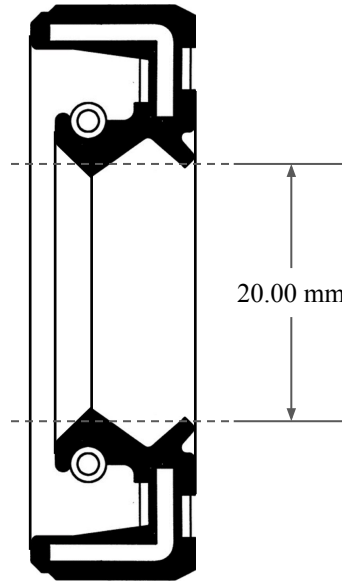

6.00 mm

20.00 mm

32.00 mm

|   |                                 |
|---|---------------------------------|
|  <b>GLOBAL O-RING</b><br>and SEAL<br>ALL-AROUND BETTER | PART NUMBER<br><b>MOS1920TC</b> |
| 14450 John F. Kennedy Blvd.<br>Houston, TX 77032  | www.globaloring.com             |
| Information in this drawing is provided for reference only  |                                 |

Metric Oil Seal - Nitrile Style TC  
DUAL LIP W/ SPR, RBR OD