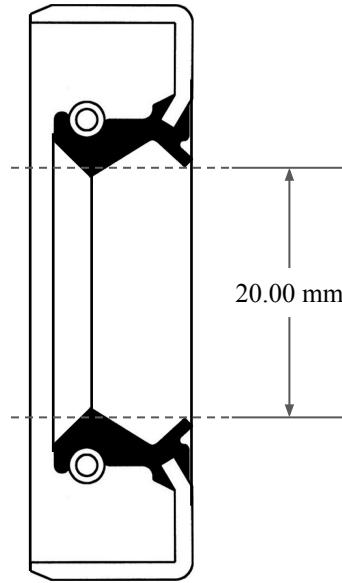

10.00
mm

20.00 mm

35.00 mm

 <p>GLOBAL O-RING and SEAL ALL-AROUND BETTER</p>	PART NUMBER MOS1948TB2
14450 John F. Kennedy Blvd. Houston, TX 77032	www.globaloring.com
Information in this drawing is provided for reference only	
Metric Oil Seal - Nitrile Style TB2 DUAL LIP W/ SPR, MTL OD	