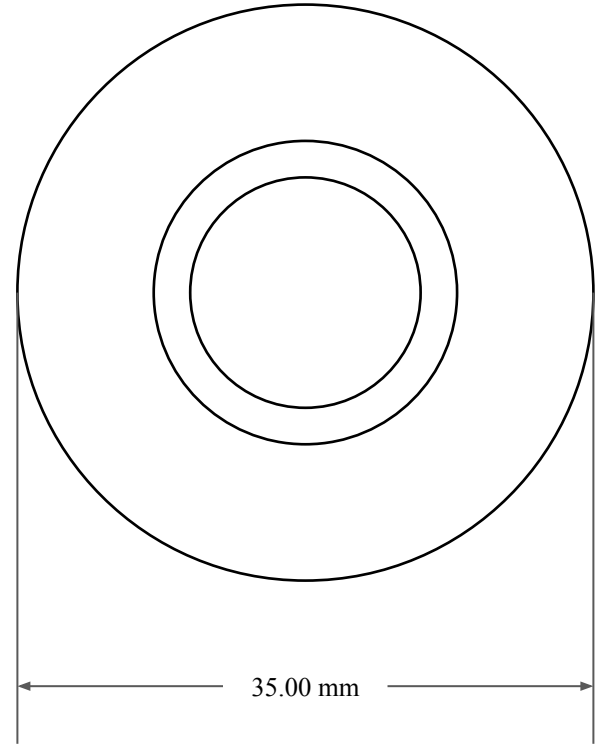

10.00
mm

20.00 mm

35.00 mm

 <p>GLOBAL O-RING and SEAL ALL-AROUND BETTER</p>	PART NUMBER MOS1948TB2
14450 John F. Kennedy Blvd. Houston, TX 77032	www.globaloring.com
Information in this drawing is provided for reference only	
Metric Oil Seal - Nitrile Style TB2 DUAL LIP W/ SPR, MTL OD	