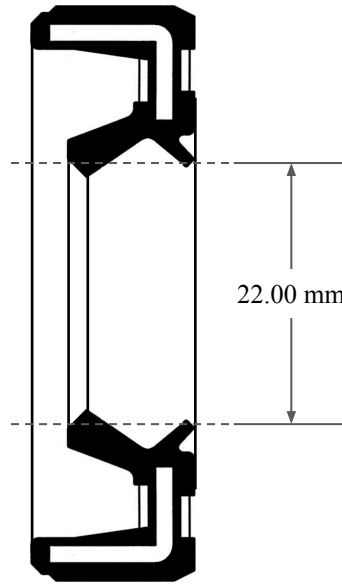

4.00 mm

22.00 mm

30.00 mm

 <b>GLOBAL O-RING</b> and SEAL ALL-AROUND BETTER	PART NUMBER <b>MOS2169KC</b>
14450 John F. Kennedy Blvd. Houston, TX 77032	www.globaloring.com
Information in this drawing is provided for reference only	

Metric Oil Seal - Nitrile Style KC  
DUAL LIP NO SPR, RBR OD