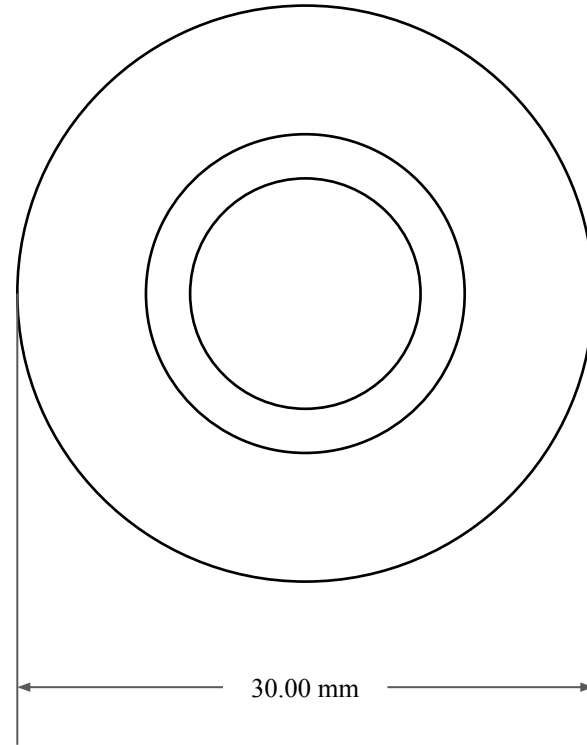

4.00 mm

22.00 mm

30.00 mm

 <b>GLOBAL O-RING</b> and SEAL ALL-AROUND BETTER	PART NUMBER <b>MOS2169KC</b>
14450 John F. Kennedy Blvd. Houston, TX 77032	www.globaloring.com
Information in this drawing is provided for reference only	

Metric Oil Seal - Nitrile Style KC  
DUAL LIP NO SPR, RBR OD