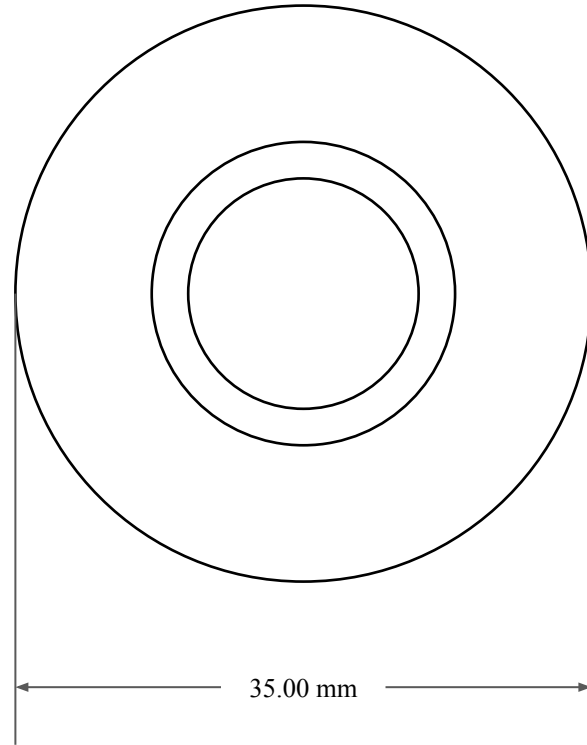

10.00  
mm

22.00 mm

35.00 mm

 <b>GLOBAL O-RING</b> and SEAL ALL-AROUND BETTER	PART NUMBER <b>MOS2203TB2</b>
14450 John F. Kennedy Blvd. Houston, TX 77032	www.globaloring.com
Information in this drawing is provided for reference only	

Metric Oil Seal - Nitrile Style TB2  
DUAL LIP W/ SPR, MTL OD