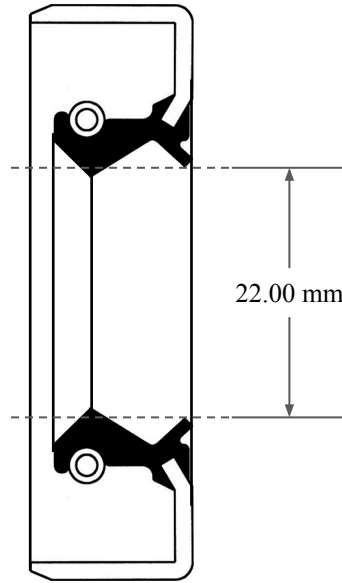

10.00  
mm

22.00 mm

35.00 mm

 <b>GLOBAL O-RING</b> and SEAL ALL-AROUND BETTER	PART NUMBER <b>MOS2203TB2</b>
14450 John F. Kennedy Blvd. Houston, TX 77032	www.globaloring.com
Information in this drawing is provided for reference only	

Metric Oil Seal - Nitrile Style TB2  
DUAL LIP W/ SPR, MTL OD