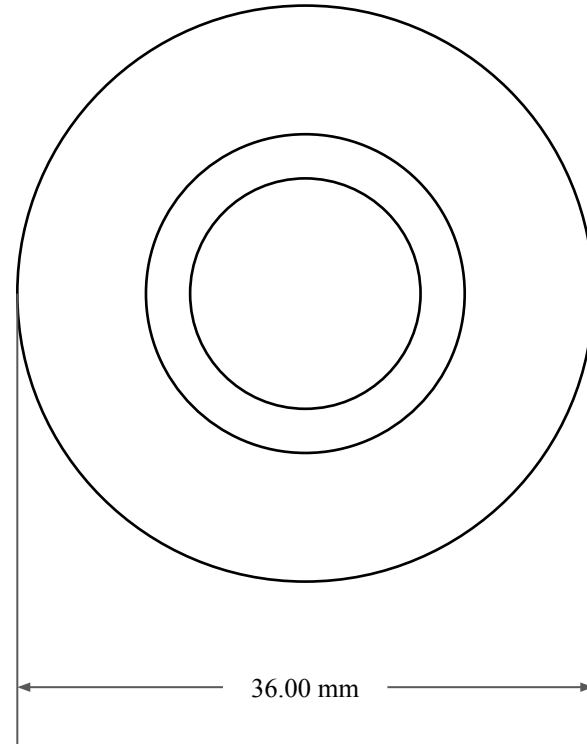

6.00 mm

26.00 mm

36.00 mm

 <b>GLOBAL O-RING</b> and SEAL ALL-AROUND BETTER	PART NUMBER <b>MOS22198KC</b>
14450 John F. Kennedy Blvd. Houston, TX 77032	www.globaloring.com
Information in this drawing is provided for reference only	

Metric Oil Seal - Nitrile Style KC  
DUAL LIP NO SPR, RBR OD