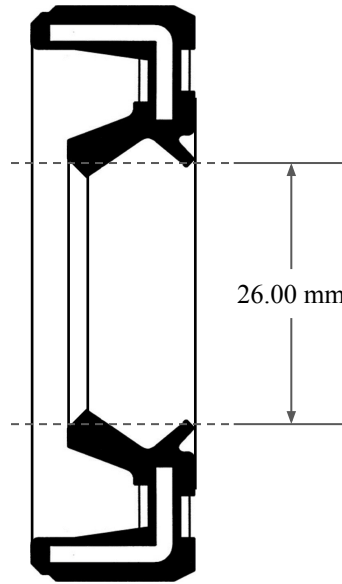

6.00 mm

26.00 mm

36.00 mm

 <b>GLOBAL O-RING</b> and SEAL ALL-AROUND BETTER	PART NUMBER <b>MOS22198KC</b>
14450 John F. Kennedy Blvd. Houston, TX 77032	www.globaloring.com
Information in this drawing is provided for reference only	

Metric Oil Seal - Nitrile Style KC  
DUAL LIP NO SPR, RBR OD