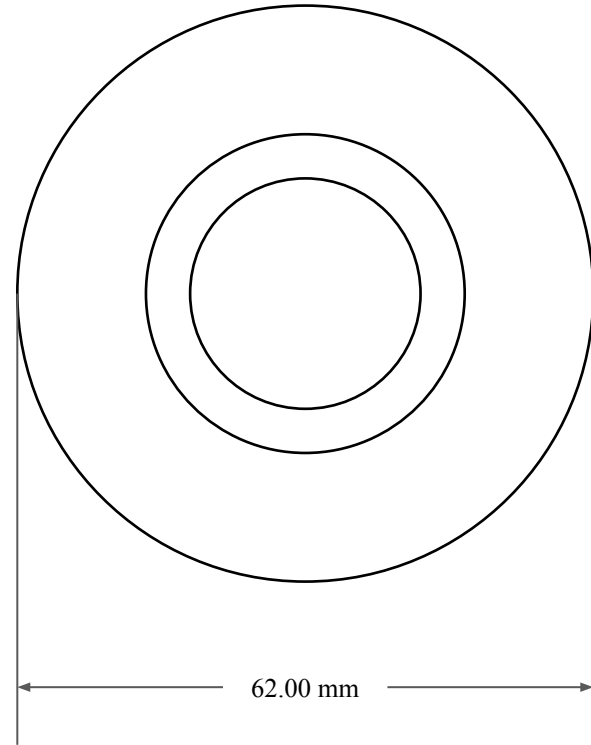

14.00  
mm

50.00 mm

62.00 mm

 <b>GLOBAL O-RING and SEAL</b> ALL-AROUND BETTER	PART NUMBER <b>MOS22422TC</b>
14450 John F. Kennedy Blvd. Houston, TX 77032	www.globaloring.com
Information in this drawing is provided for reference only	

Metric Oil Seal - Nitrile Style TC  
DUAL LIP W/ SPR, RBR OD