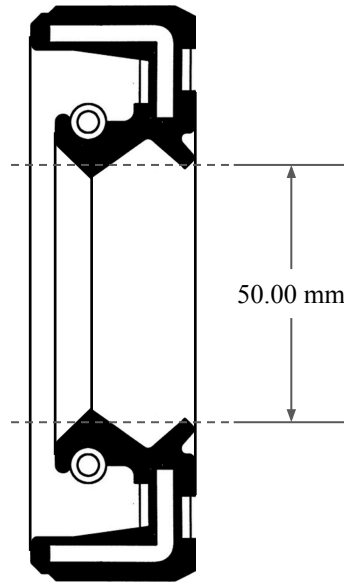

14.00  
mm

50.00 mm

62.00 mm

 <b>GLOBAL O-RING and SEAL</b> ALL-AROUND BETTER	PART NUMBER <b>MOS22422TC</b>
14450 John F. Kennedy Blvd. Houston, TX 77032	www.globaloring.com
Information in this drawing is provided for reference only	

Metric Oil Seal - Nitrile Style TC  
DUAL LIP W/ SPR, RBR OD