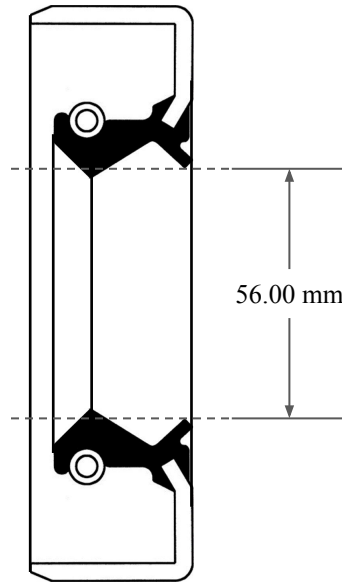

13.00
mm

56.00 mm

102.00 mm

 <p>GLOBAL O-RING and SEAL ALL-AROUND BETTER</p>	PART NUMBER MOS22469TB2
14450 John F. Kennedy Blvd. Houston, TX 77032	www.globaloring.com
Information in this drawing is provided for reference only	
Metric Oil Seal - Nitrile Style TB2 DUAL LIP W/ SPR, MTL OD	