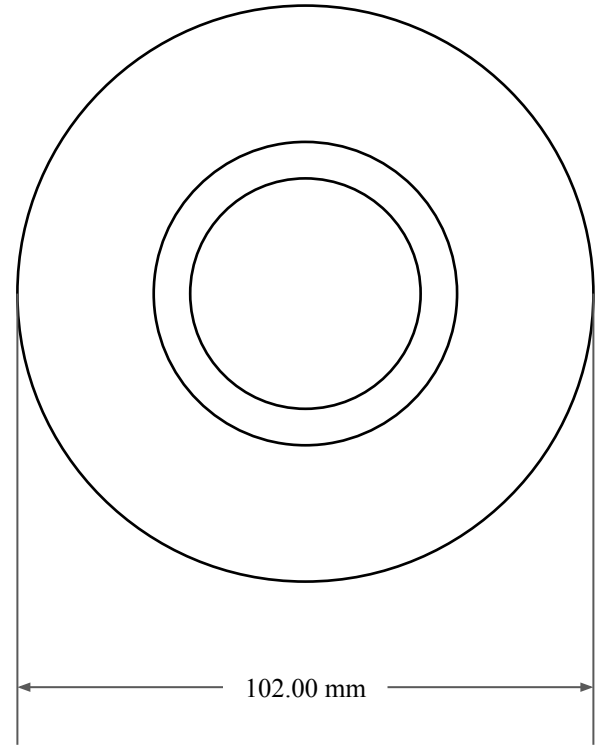

13.00
mm

56.00 mm

102.00 mm

 <p>GLOBAL O-RING and SEAL ALL-AROUND BETTER</p>	PART NUMBER MOS22469TB2
14450 John F. Kennedy Blvd. Houston, TX 77032	www.globaloring.com
Information in this drawing is provided for reference only	
Metric Oil Seal - Nitrile Style TB2 DUAL LIP W/ SPR, MTL OD	