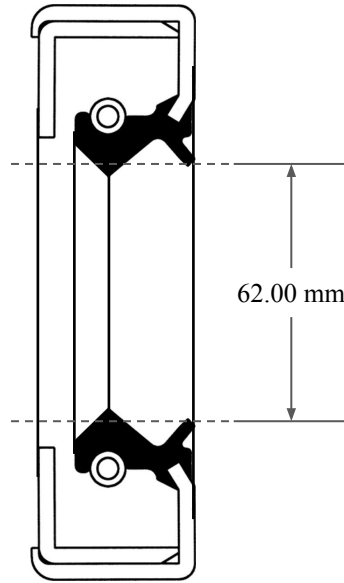

16.00
mm

62.00 mm

80.00 mm

 <p>GLOBAL O-RING and SEAL ALL-AROUND BETTER</p>	PART NUMBER MOS22498TA2
14450 John F. Kennedy Blvd. Houston, TX 77032 www.globaloring.com	Metric Oil Seal - Nitrile Style TA2 DUAL LIP W/ SPR, MTL OD W/ RFG
Information in this drawing is provided for reference only	

PLATE