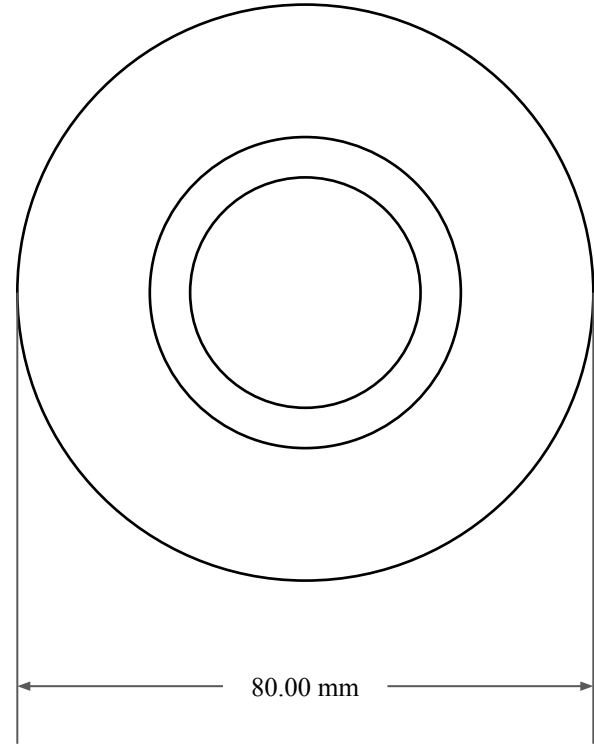

16.00
mm

62.00 mm

80.00 mm

 <p>GLOBAL O-RING and SEAL ALL-AROUND BETTER</p>	PART NUMBER MOS22498TA2
14450 John F. Kennedy Blvd. Houston, TX 77032 www.globaloring.com	Metric Oil Seal - Nitrile Style TA2 DUAL LIP W/ SPR, MTL OD W/ RFG
Information in this drawing is provided for reference only	

PLATE