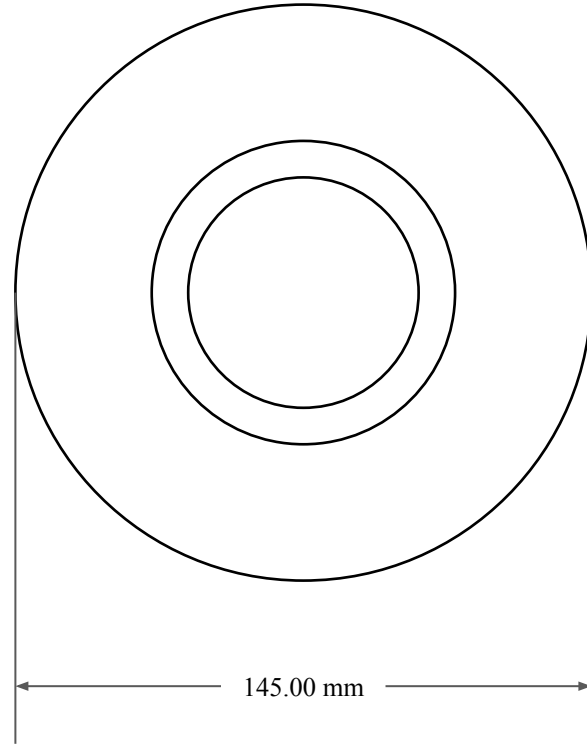

10.00  
mm

125.00 mm

145.00 mm

 <b>GLOBAL O-RING</b> and SEAL ALL-AROUND BETTER	PART NUMBER <b>MOS22611TB2</b>
14450 John F. Kennedy Blvd. Houston, TX 77032	www.globaloring.com
Information in this drawing is provided for reference only	
<b>Metric Oil Seal - Nitrile Style TB2 DUAL LIP W/ SPR, MTL OD</b>	