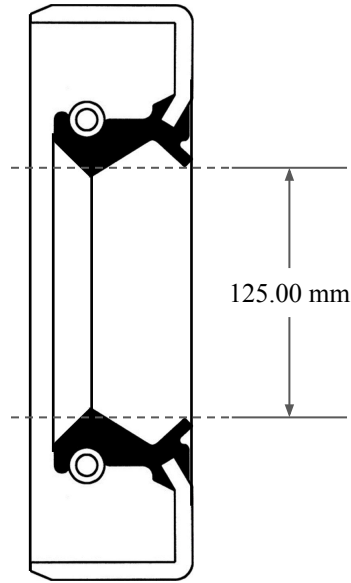

10.00  
mm

125.00 mm

145.00 mm

 <b>GLOBAL O-RING</b> and SEAL ALL-AROUND BETTER	PART NUMBER <b>MOS22611TB2</b>
14450 John F. Kennedy Blvd. Houston, TX 77032	www.globaloring.com
Information in this drawing is provided for reference only	
<b>Metric Oil Seal - Nitrile Style TB2 DUAL LIP W/ SPR, MTL OD</b>	