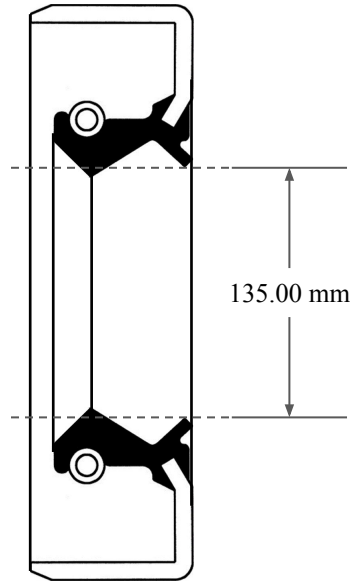

15.00
mm

135.00 mm