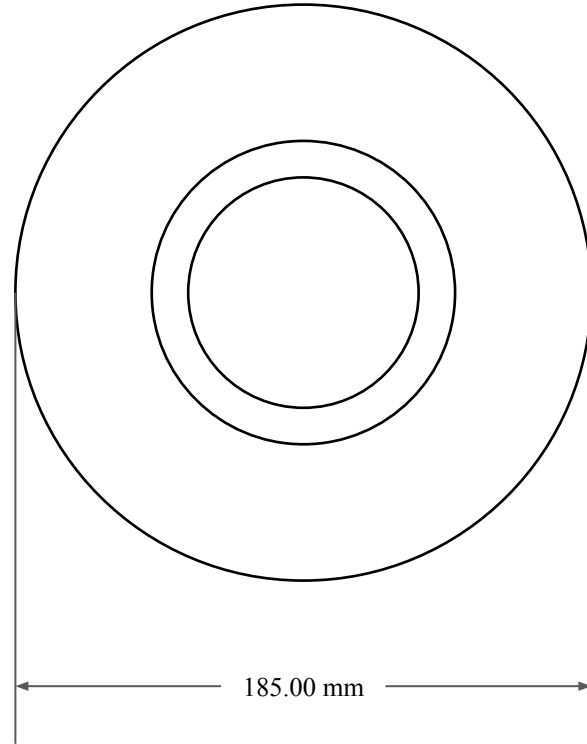

185.00 mm

14450 John F. Kennedy Blvd.
Houston, TX 77032

www.globaloring.com

PART
NUMBER

MOS22622TB2

Metric Oil Seal - Nitrile Style TB2
DUAL LIP W/ SPR, MTL OD