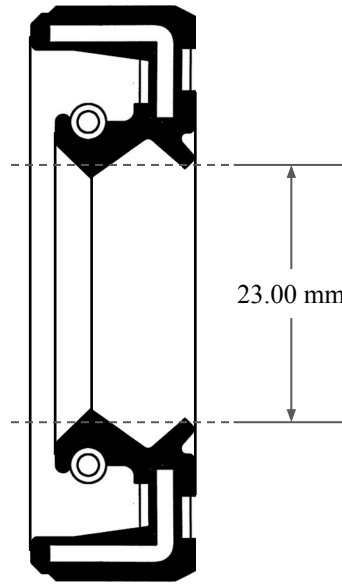

6.00 mm

23.00 mm

40.00 mm

 <b>GLOBAL O-RING</b> and SEAL ALL-AROUND BETTER	PART NUMBER <b>MOS2415TC</b>
14450 John F. Kennedy Blvd. Houston, TX 77032	www.globaloring.com
Information in this drawing is provided for reference only	

Metric Oil Seal - Nitrile Style TC  
DUAL LIP W/ SPR, RBR OD