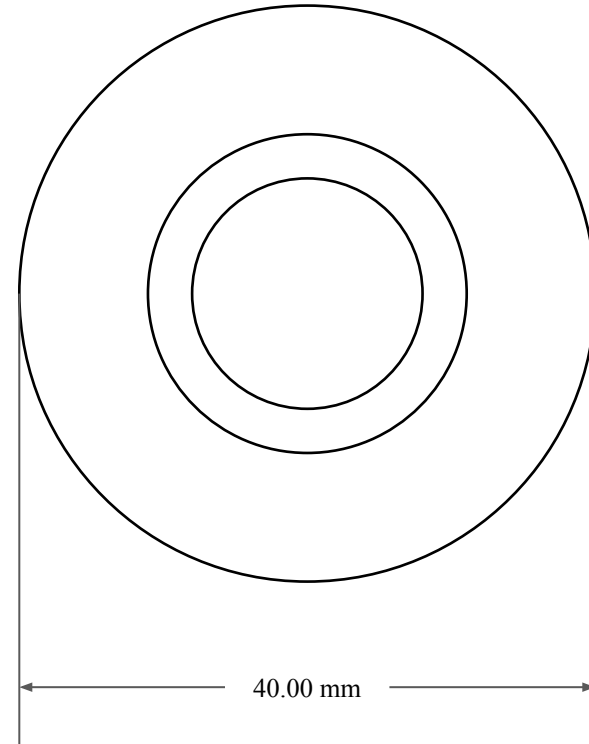

6.00 mm

23.00 mm

40.00 mm

 <b>GLOBAL O-RING</b> and SEAL ALL-AROUND BETTER	PART NUMBER <b>MOS2415TC</b>
14450 John F. Kennedy Blvd. Houston, TX 77032	www.globaloring.com
Information in this drawing is provided for reference only	

Metric Oil Seal - Nitrile Style TC  
DUAL LIP W/ SPR, RBR OD