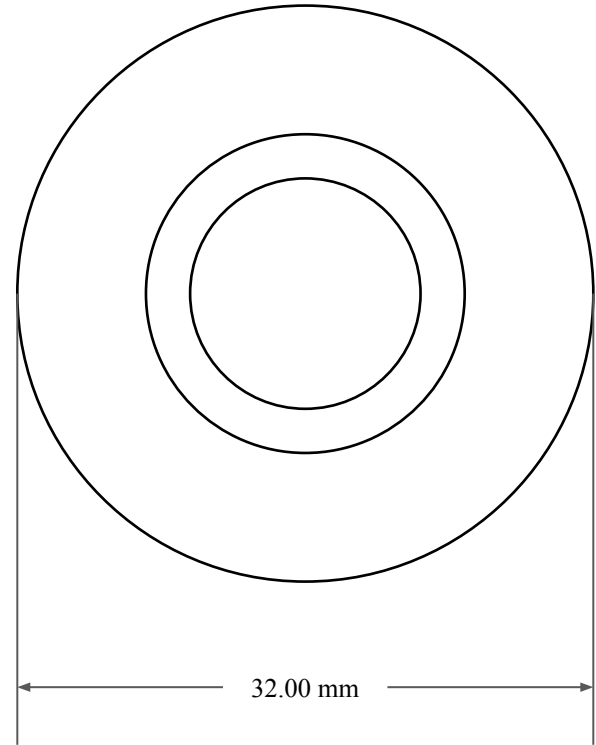

5.00 mm

24.00 mm

32.00 mm

 <b>GLOBAL O-RING</b> and SEAL ALL-AROUND BETTER	PART NUMBER <b>MOS2504KC</b>
14450 John F. Kennedy Blvd. Houston, TX 77032	www.globaloring.com
Information in this drawing is provided for reference only	
<b>Metric Oil Seal - Nitrile Style KC DUAL LIP NO SPR, RBR OD</b>	