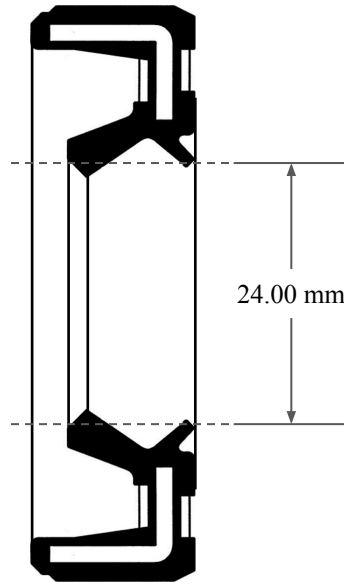

5.00 mm

24.00 mm

32.00 mm

 <b>GLOBAL O-RING</b> and SEAL ALL-AROUND BETTER	PART NUMBER <b>MOS2504KC</b>
14450 John F. Kennedy Blvd. Houston, TX 77032	www.globaloring.com
Information in this drawing is provided for reference only	
<b>Metric Oil Seal - Nitrile Style KC DUAL LIP NO SPR, RBR OD</b>	