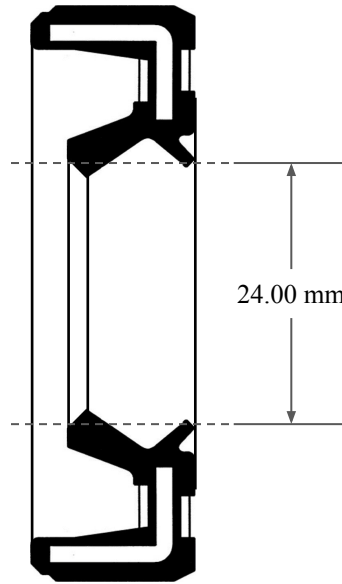

8.00 mm

24.00 mm

36.00 mm

 GLOBAL O-RING and SEAL ALL-AROUND BETTER	PART NUMBER MOS2522KC
14450 John F. Kennedy Blvd. Houston, TX 77032	www.globaloring.com
Information in this drawing is provided for reference only	
Metric Oil Seal - Nitrile Style KC DUAL LIP NO SPR, RBR OD	