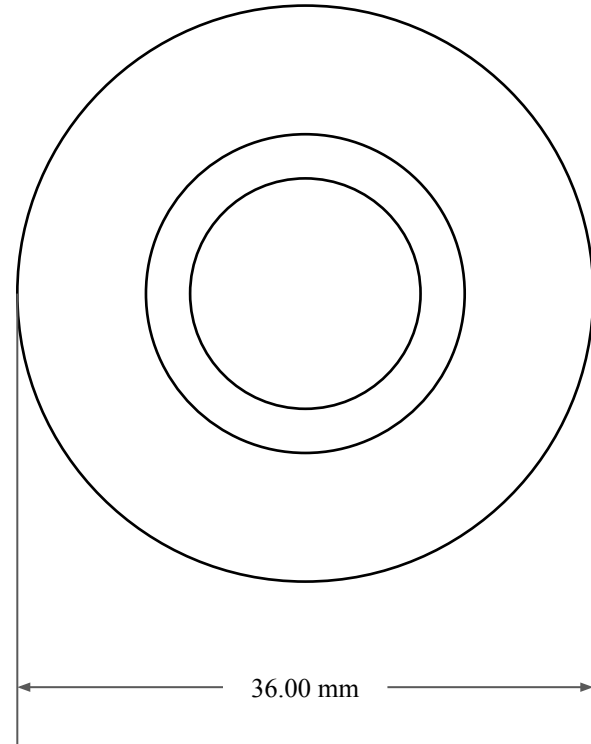

8.00 mm

24.00 mm

36.00 mm

 GLOBAL O-RING and SEAL ALL-AROUND BETTER	PART NUMBER MOS2522KC
14450 John F. Kennedy Blvd. Houston, TX 77032	www.globaloring.com
Information in this drawing is provided for reference only	
Metric Oil Seal - Nitrile Style KC DUAL LIP NO SPR, RBR OD	