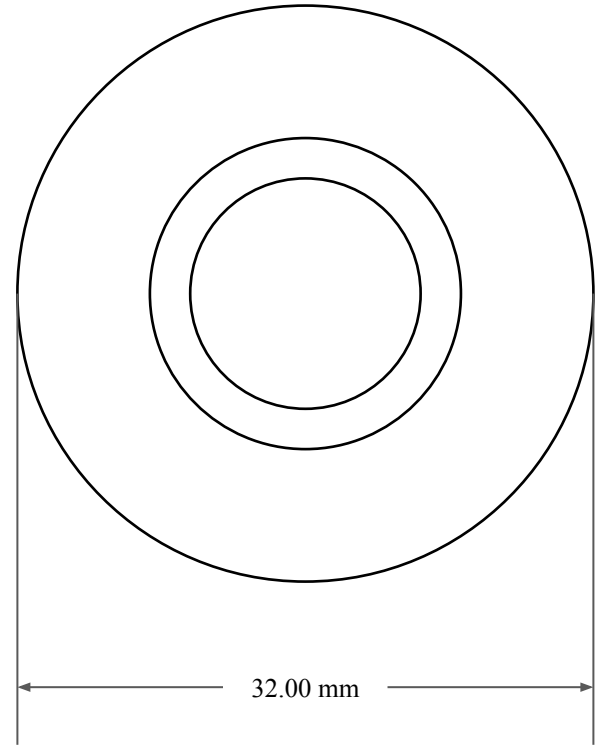

6.00 mm

25.00 mm

32.00 mm

 <p>GLOBAL O-RING and SEAL ALL-AROUND BETTER</p>	PART NUMBER MOS2642TB
14450 John F. Kennedy Blvd. Houston, TX 77032	www.globaloring.com
Information in this drawing is provided for reference only	
Metric Oil Seal - Nitrile Style TB DUAL LIP W/ SPR, MTL OD, RBR ID	