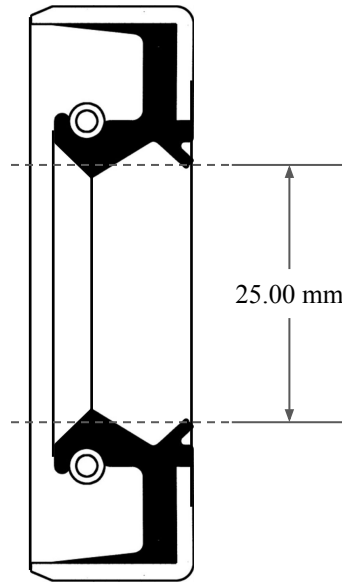

6.00 mm

25.00 mm

32.00 mm

 <p>GLOBAL O-RING and SEAL ALL-AROUND BETTER</p>	PART NUMBER MOS2642TB
14450 John F. Kennedy Blvd. Houston, TX 77032	www.globaloring.com
Information in this drawing is provided for reference only	
Metric Oil Seal - Nitrile Style TB DUAL LIP W/ SPR, MTL OD, RBR ID	