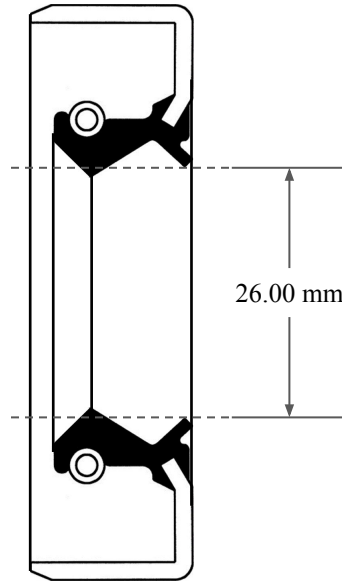

10.00
mm

26.00 mm

45.00 mm

 <p>GLOBAL O-RING and SEAL ALL-AROUND BETTER</p>	PART NUMBER MOS3038TB2
14450 John F. Kennedy Blvd. Houston, TX 77032	www.globaloring.com
Information in this drawing is provided for reference only	

Metric Oil Seal - Nitrile Style TB2
DUAL LIP W/ SPR, MTL OD