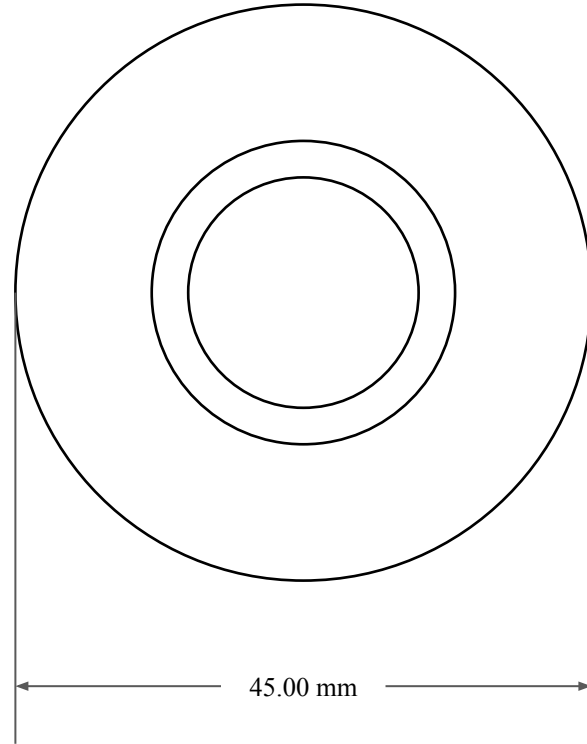

10.00
mm

26.00 mm

45.00 mm

 <p>GLOBAL O-RING and SEAL ALL-AROUND BETTER</p>	PART NUMBER MOS3038TB2
14450 John F. Kennedy Blvd. Houston, TX 77032	www.globaloring.com
Information in this drawing is provided for reference only	

Metric Oil Seal - Nitrile Style TB2
DUAL LIP W/ SPR, MTL OD