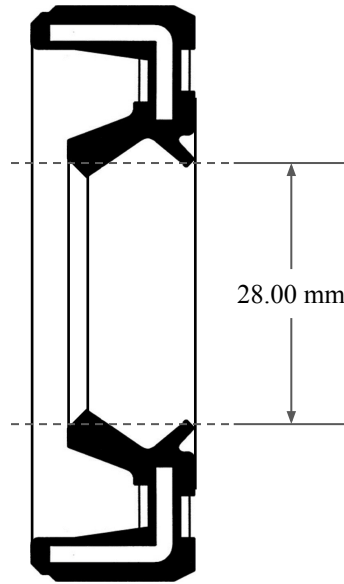

4.00 mm

28.00 mm

35.00 mm

 <b>GLOBAL O-RING</b> and SEAL ALL-AROUND BETTER	PART NUMBER <b>MOS3233KC</b>
14450 John F. Kennedy Blvd. Houston, TX 77032	www.globaloring.com
Information in this drawing is provided for reference only	

Metric Oil Seal - Nitrile Style KC  
DUAL LIP NO SPR, RBR OD