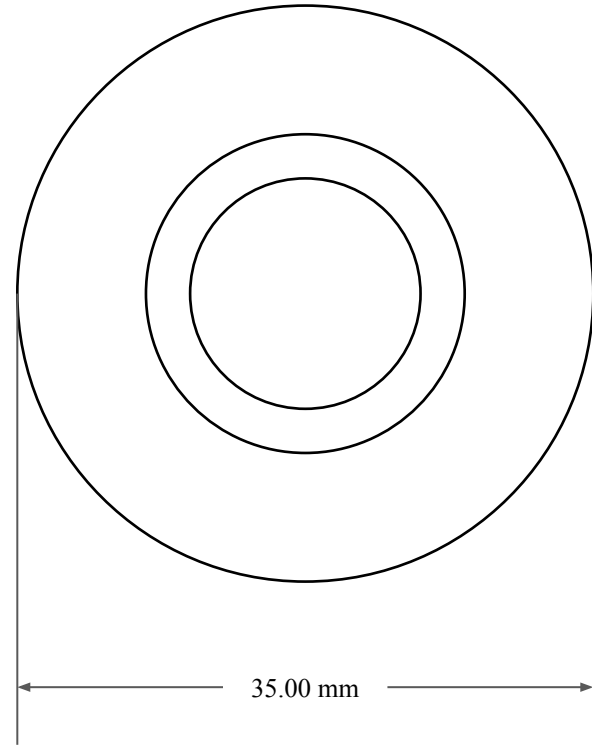

4.00 mm

28.00 mm

35.00 mm

 <b>GLOBAL O-RING</b> and SEAL ALL-AROUND BETTER	PART NUMBER <b>MOS3233KC</b>
14450 John F. Kennedy Blvd. Houston, TX 77032	www.globaloring.com
Information in this drawing is provided for reference only	

Metric Oil Seal - Nitrile Style KC  
DUAL LIP NO SPR, RBR OD