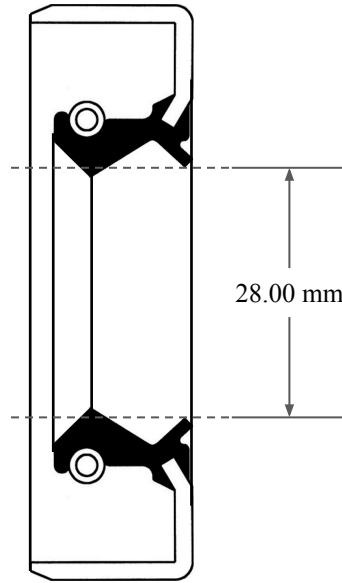

12.00  
mm

28.00 mm

52.00 mm

 <p><b>GLOBAL O-RING and SEAL</b> ALL-AROUND BETTER</p>	PART NUMBER <b>MOS3341TB2</b>
14450 John F. Kennedy Blvd. Houston, TX 77032	www.globaloring.com
Information in this drawing is provided for reference only	
<b>Metric Oil Seal - Nitrile Style TB2 DUAL LIP W/ SPR, MTL OD</b>	