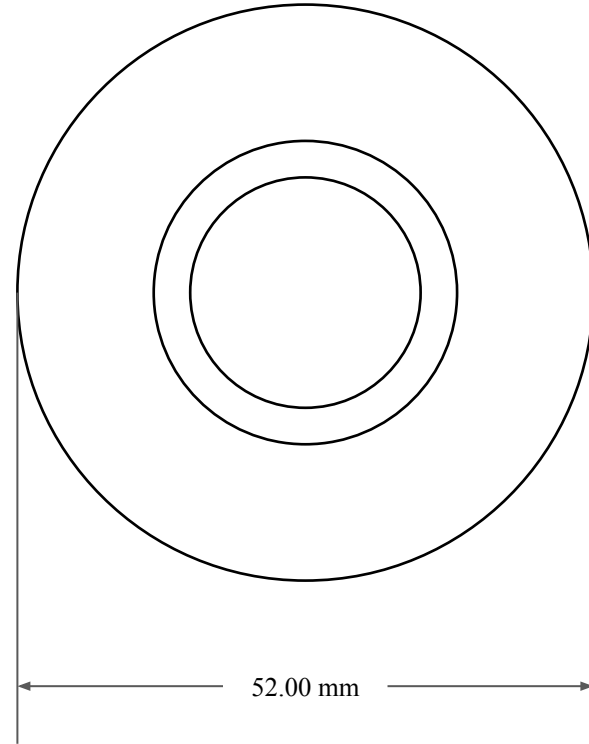

12.00  
mm

28.00 mm

52.00 mm

 <p><b>GLOBAL O-RING and SEAL</b> ALL-AROUND BETTER</p>	PART NUMBER <b>MOS3341TB2</b>
14450 John F. Kennedy Blvd. Houston, TX 77032	www.globaloring.com
Information in this drawing is provided for reference only	
<b>Metric Oil Seal - Nitrile Style TB2 DUAL LIP W/ SPR, MTL OD</b>	