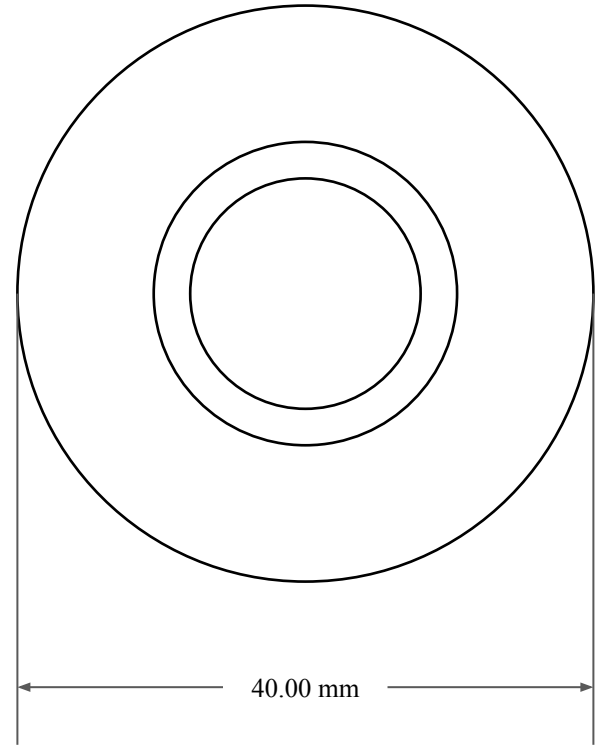

7.00 mm

30.00 mm

40.00 mm

 <p><b>GLOBAL O-RING and SEAL</b> ALL-AROUND BETTER</p>	PART NUMBER <b>MOS3656TB2</b>
14450 John F. Kennedy Blvd. Houston, TX 77032	www.globaloring.com
Information in this drawing is provided for reference only	
<b>Metric Oil Seal - Nitrile Style TB2 DUAL LIP W/ SPR, MTL OD</b>	