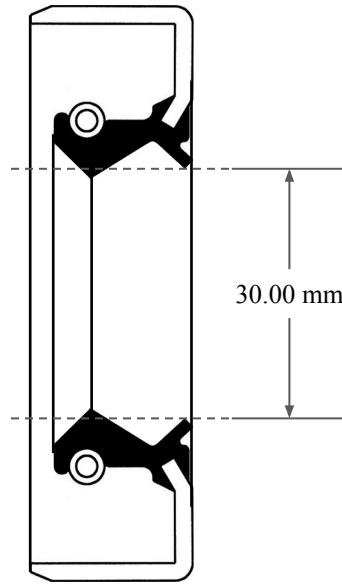

7.00 mm

30.00 mm

40.00 mm

 <p><b>GLOBAL O-RING and SEAL</b> ALL-AROUND BETTER</p>	PART NUMBER <b>MOS3656TB2</b>
14450 John F. Kennedy Blvd. Houston, TX 77032	www.globaloring.com
Information in this drawing is provided for reference only	
<b>Metric Oil Seal - Nitrile Style TB2 DUAL LIP W/ SPR, MTL OD</b>	