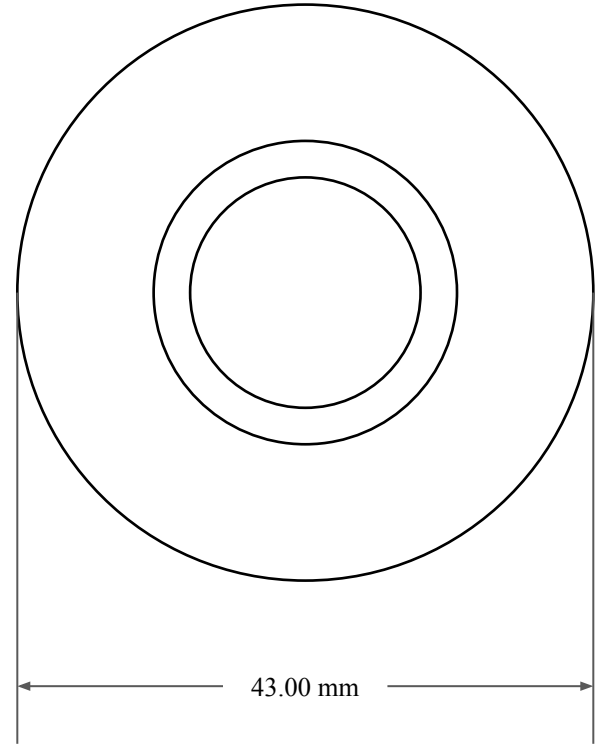

43.00 mm

14450 John F. Kennedy Blvd.
Houston, TX 77032

www.globaloring.com

PART
NUMBER

MOS3680SB2

Metric Oil Seal - Nitrile Style SB2
SGL LIP W/ SPR, MTL OD