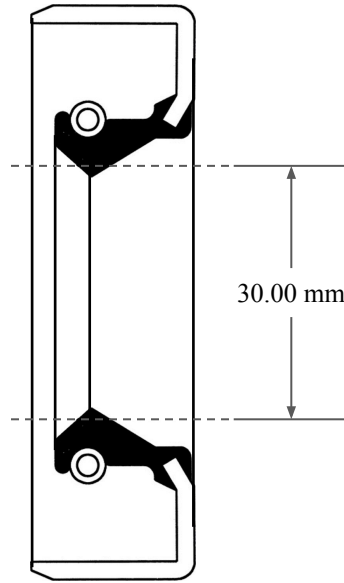

8.00 mm

30.00 mm

43.00 mm

14450 John F. Kennedy Blvd.
Houston, TX 77032

www.globaloring.com

PART
NUMBER

MOS3680SB2

Metric Oil Seal - Nitrile Style SB2
SGL LIP W/ SPR, MTL OD